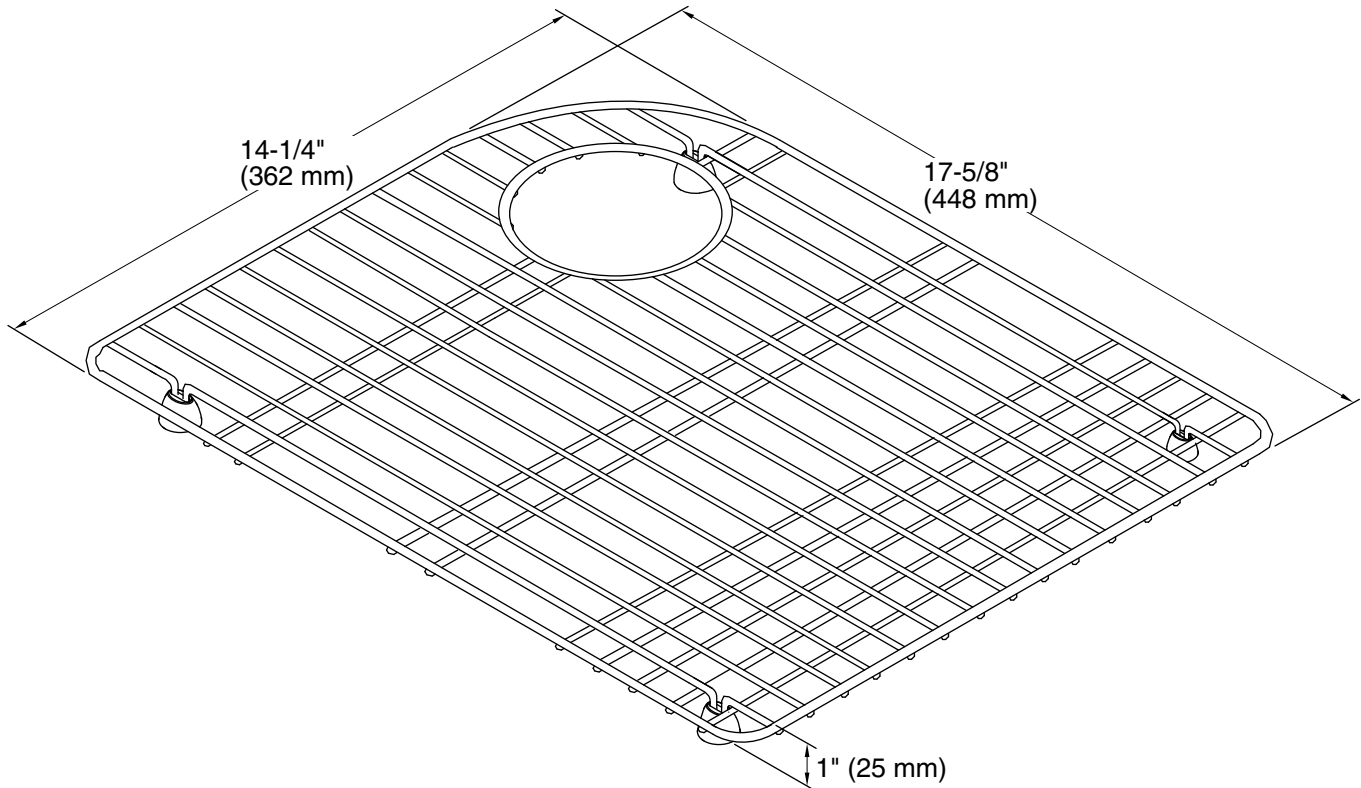

Features

- Fits in the left bowl of the K-5931 and K-5932 Executive Chef kitchen sinks
- Helps protect sink surface from daily wear
- Dishwasher-safe
- Rubber feet provide added protection

Material

- Durable stainless steel construction

Color	Code	Description
-------	------	-------------

	ST	Stainless Steel
---	----	-----------------

Technical Information

All product dimensions are nominal.

Material: Stainless Steel