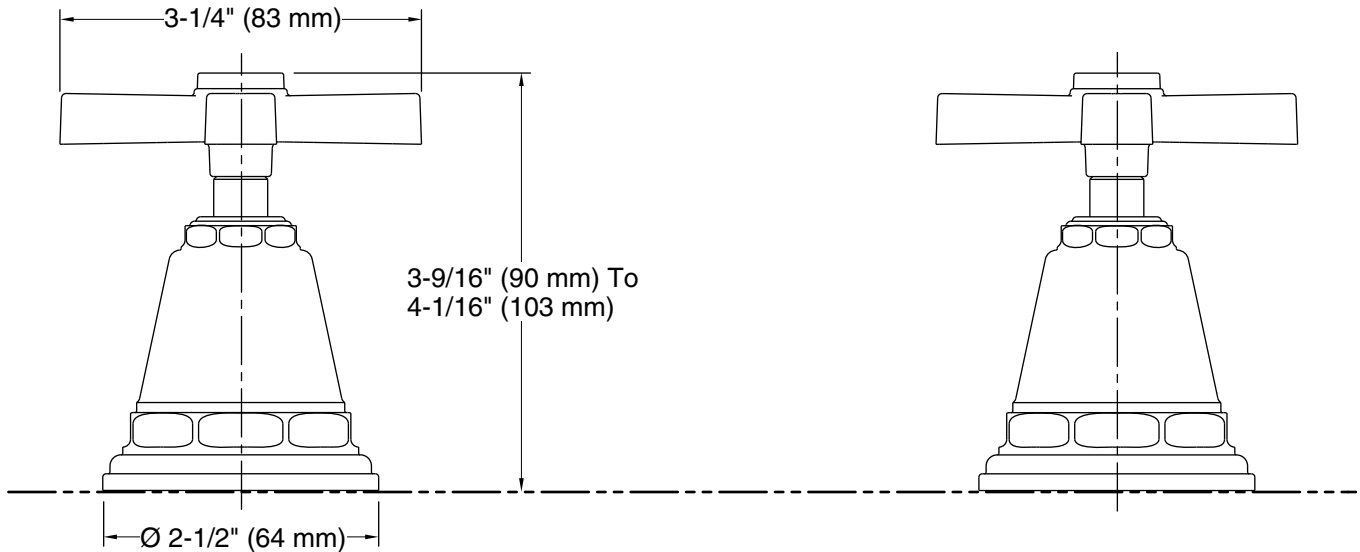

For the most current Specification Sheet, go to [www.kohler.com](http://www.kohler.com).USA

1-13-2024 22:57 - US

THE BOLD LOOK  
OF **KOHLER®**

**KOHLER** Faucets Deck-mount bath faucet handle trim with Cross design  
**Pinstripe® Pure**  
**K-T13141-3A**

**Technical Information**

All product dimensions are nominal.

**Notes**

Install this product according to the installation guide.