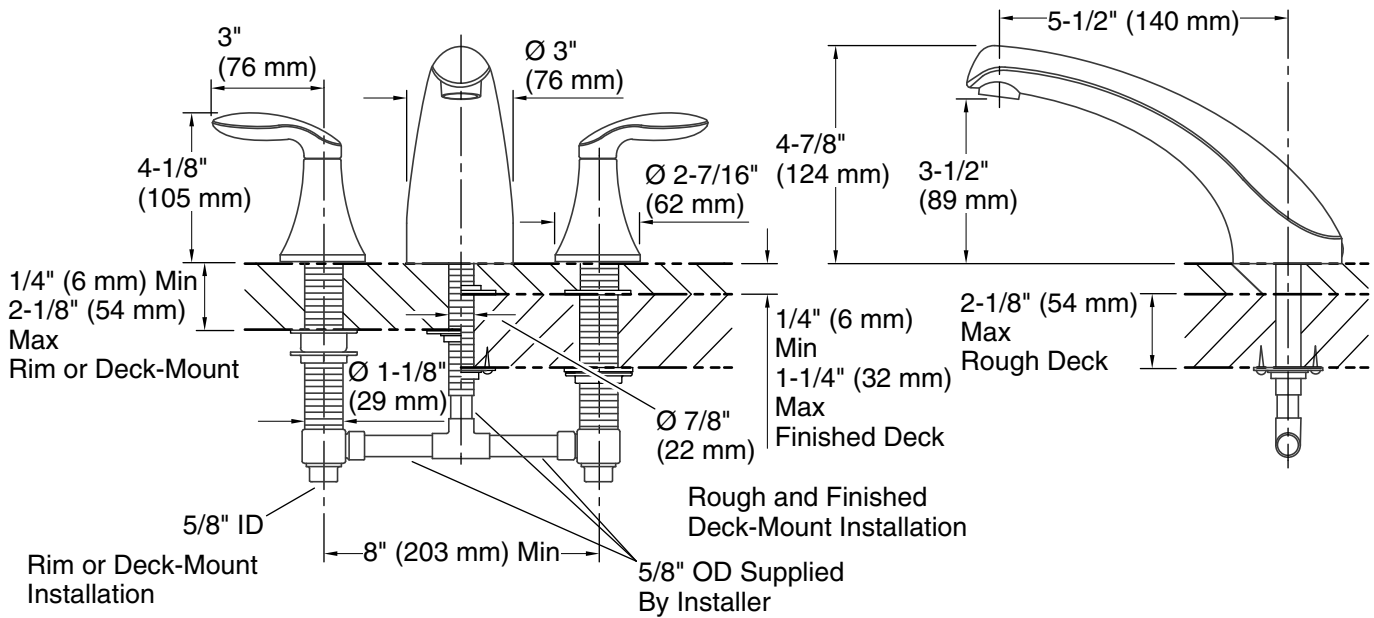

Technical Information

All product dimensions are nominal.

Drain included: No

Notes

Install this product according to the installation instructions.

ADA, OBC, CSA B651 compliant when installed to the specific requirements of these regulations.