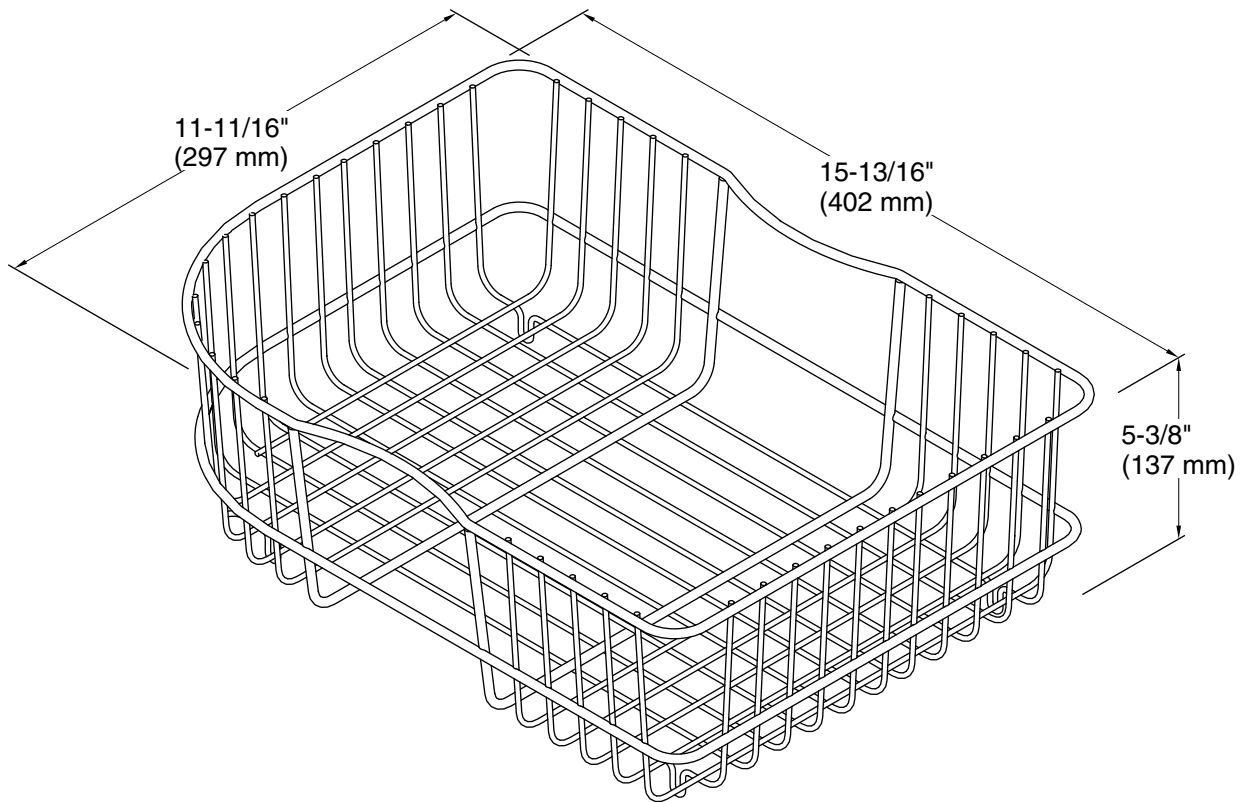

Technical Information

All product dimensions are nominal.

Material: Stainless Steel