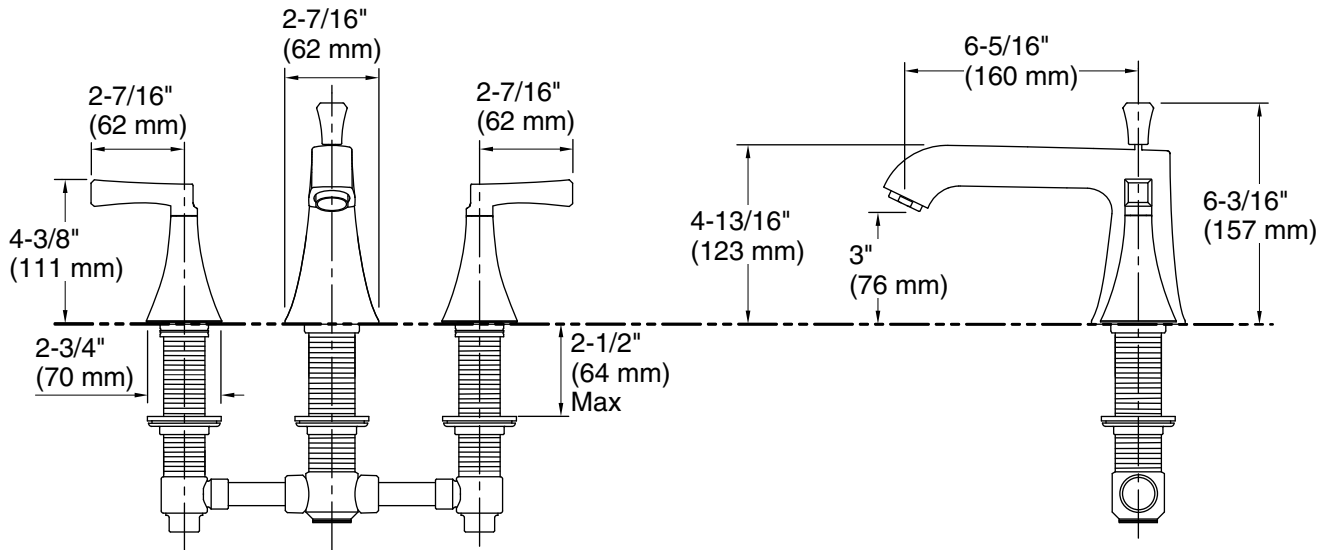

Features

- Deco lever handles
- 5" (127 mm) spout with slip-fit connection and diverter knob

Material

- Brass

Installation

- Bath- or deck-mount

Required Products/Accessories

K-438-K High-Flow Bath Valve with Diverter

Color Code Description

	CP	Polished Chrome
	BN	Vibrant® Brushed Nickel
	BV	Vibrant® Brushed Bronze

Technical Information

All product dimensions are nominal.

Drain included: No

Notes

Install this product according to the installation instructions.