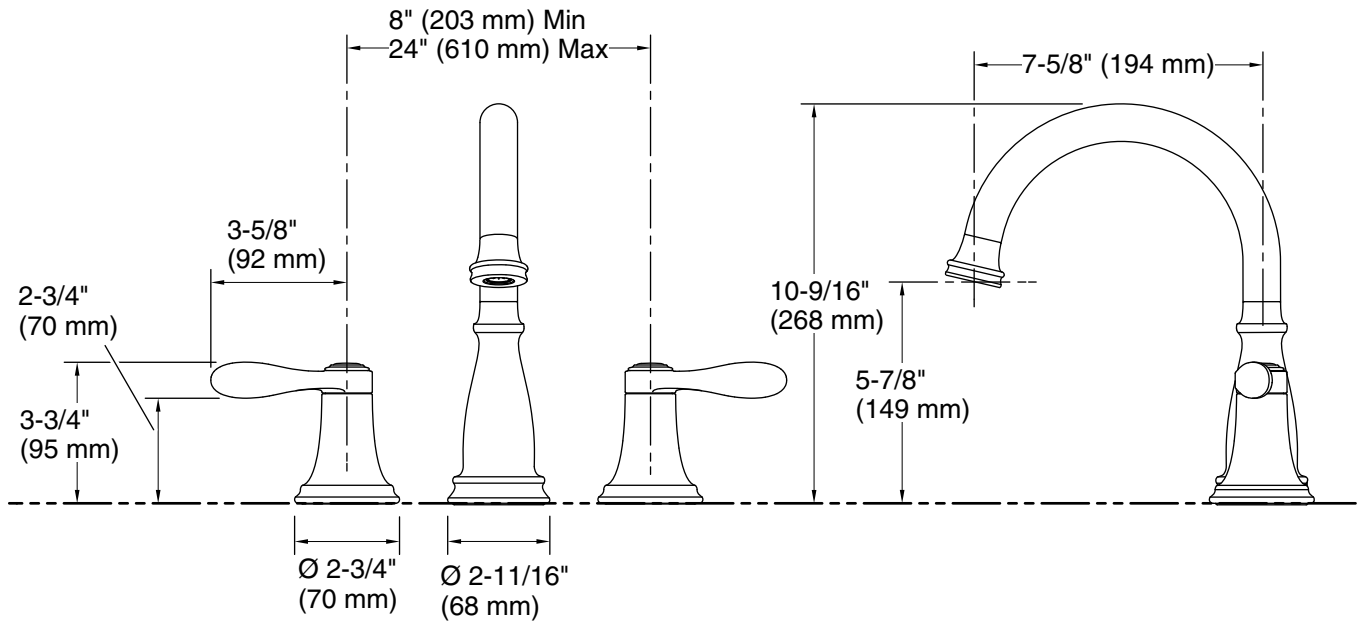

Features

- Two-handle bath faucet trim
- 7-1/2" (191 mm) gooseneck nondiverter spout with slip-fit connection
- Coordinates with other products in the Bellera collection

Material

- Premium material construction for durability and reliability
- KOHLER® finishes resist corrosion and tarnishing

CP Polished Chrome

BN Vibrant® Brushed Nickel

2BZ Oil-Rubbed Bronze

Technical Information

All product dimensions are nominal.

Drain included: No

Notes

Install this product according to the installation instructions.