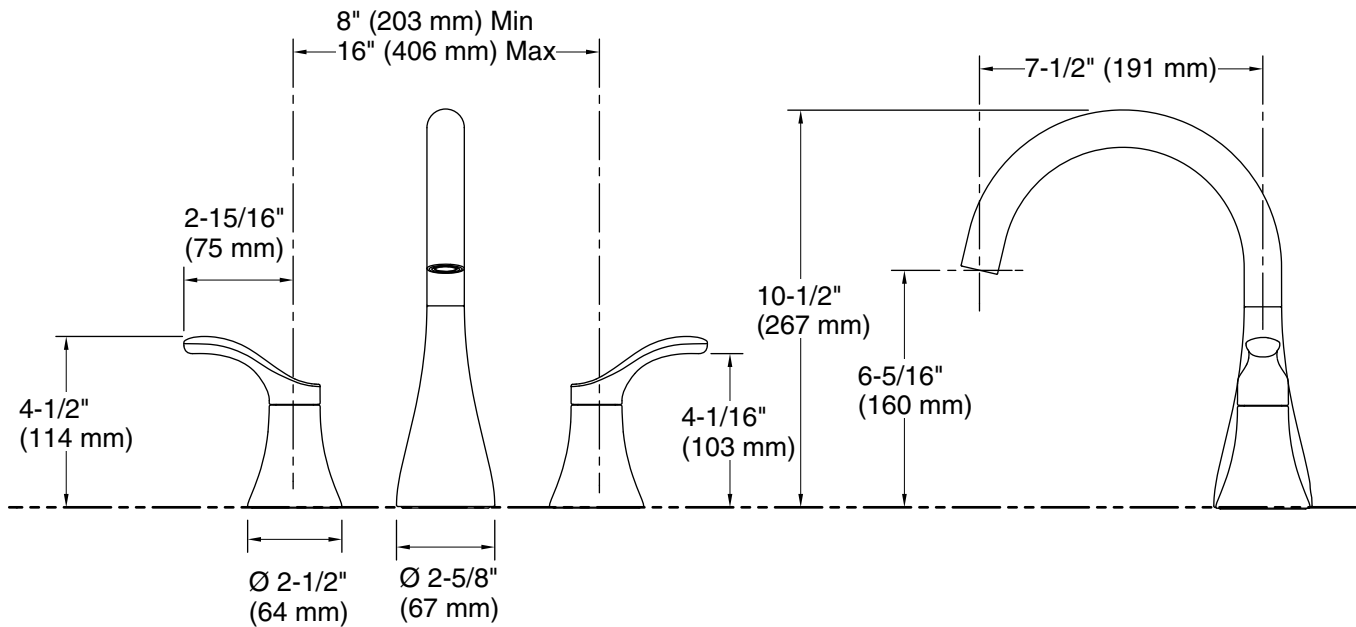

### Features

- Two-handle bath faucet trim
- 7-1/2" (191 mm) gooseneck nondiverter spout with slip-fit connection
- Coordinates with other products in the Simplicite collection

### Technical Information

All product dimensions are nominal.

Drain included: No

### Spout:

Spout reach: 7-1/2" (191 mm)