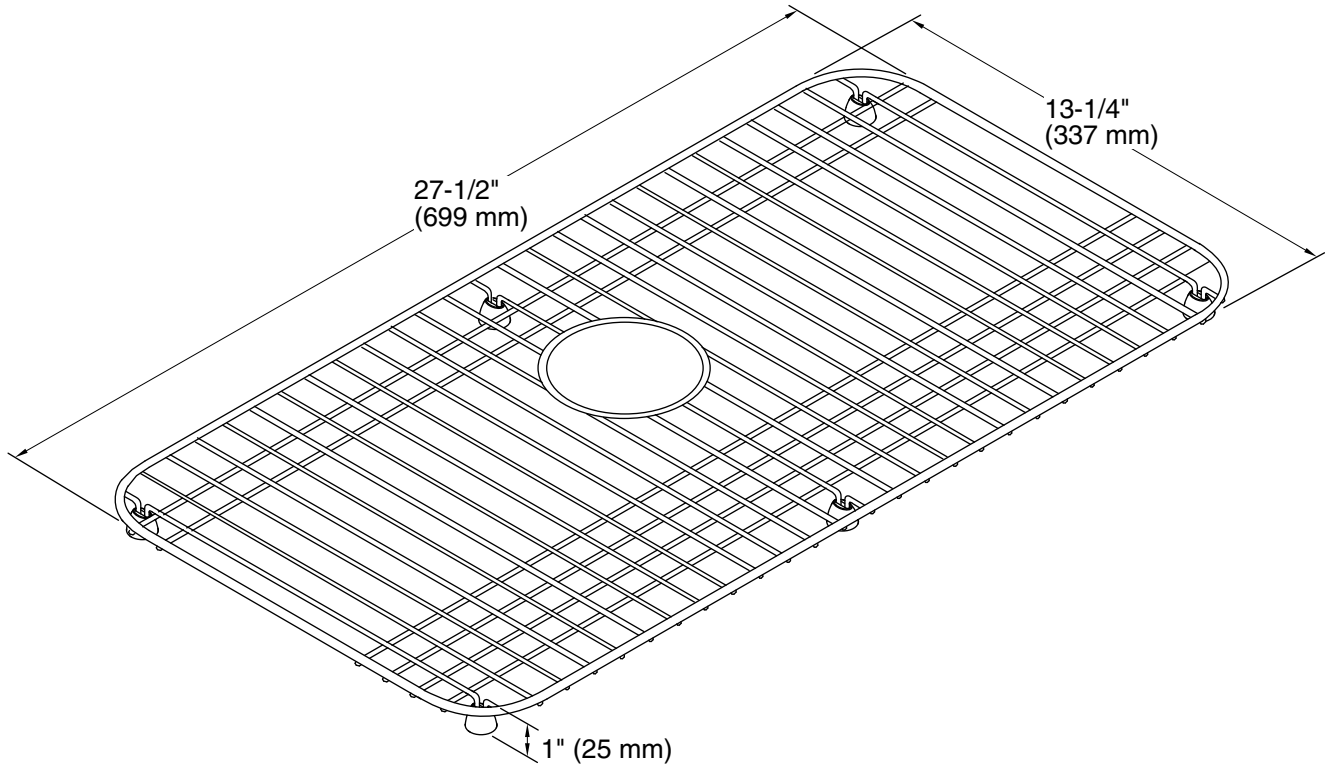

Dickinson® Elmbrook™

Sink rack

K-6062

Technical Information

All product dimensions are nominal.

Material: Stainless Steel

1-800-4KOHLER (1-800-456-4537)

Kohler Co. reserves the right to make revisions without notice to product specifications.