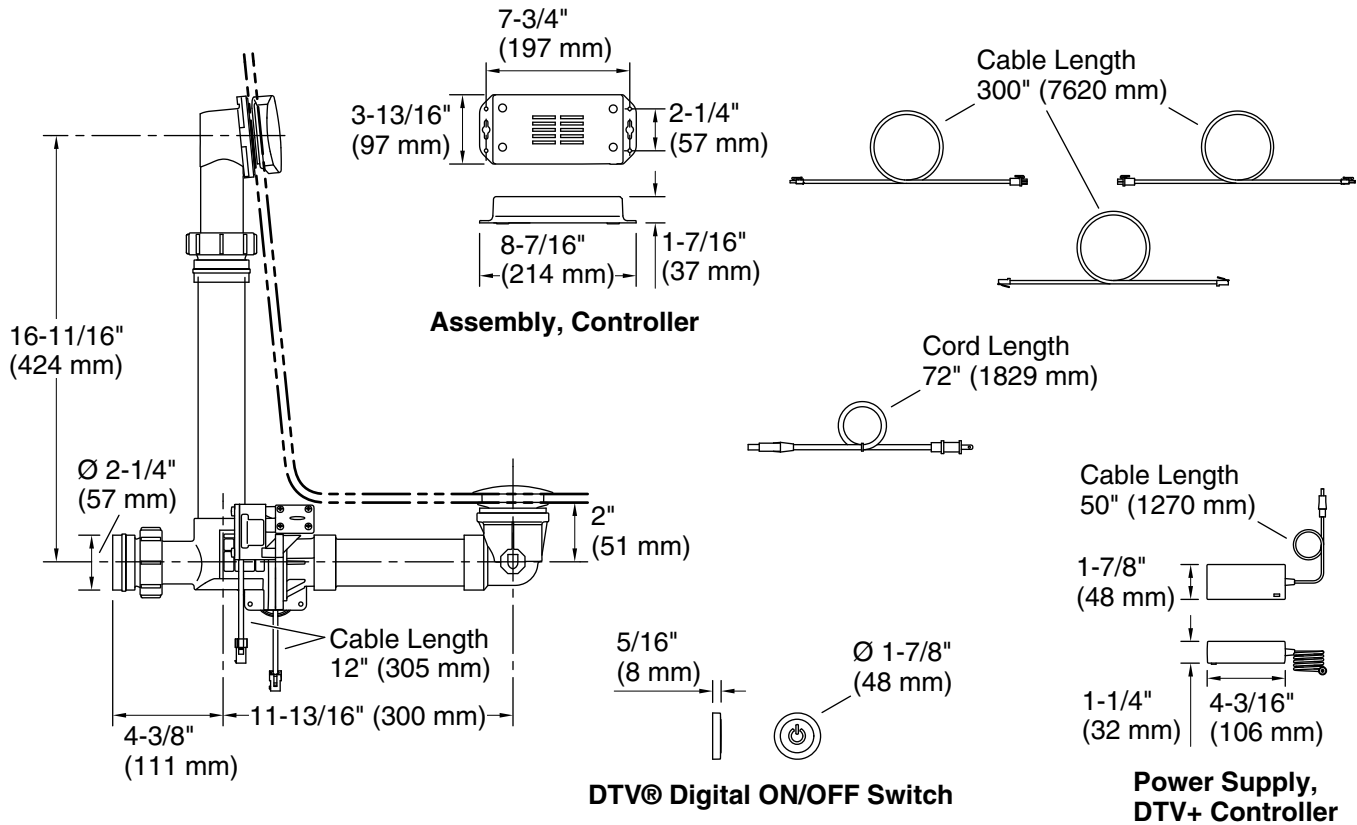

Required Electrical Service

One circuit required.

120/240 V, 50/60 Hz

Technical Information

All product dimensions are nominal.

Power source: Plug - AC, included

Drain included: Yes

Notes

Install this product according to the installation guide.