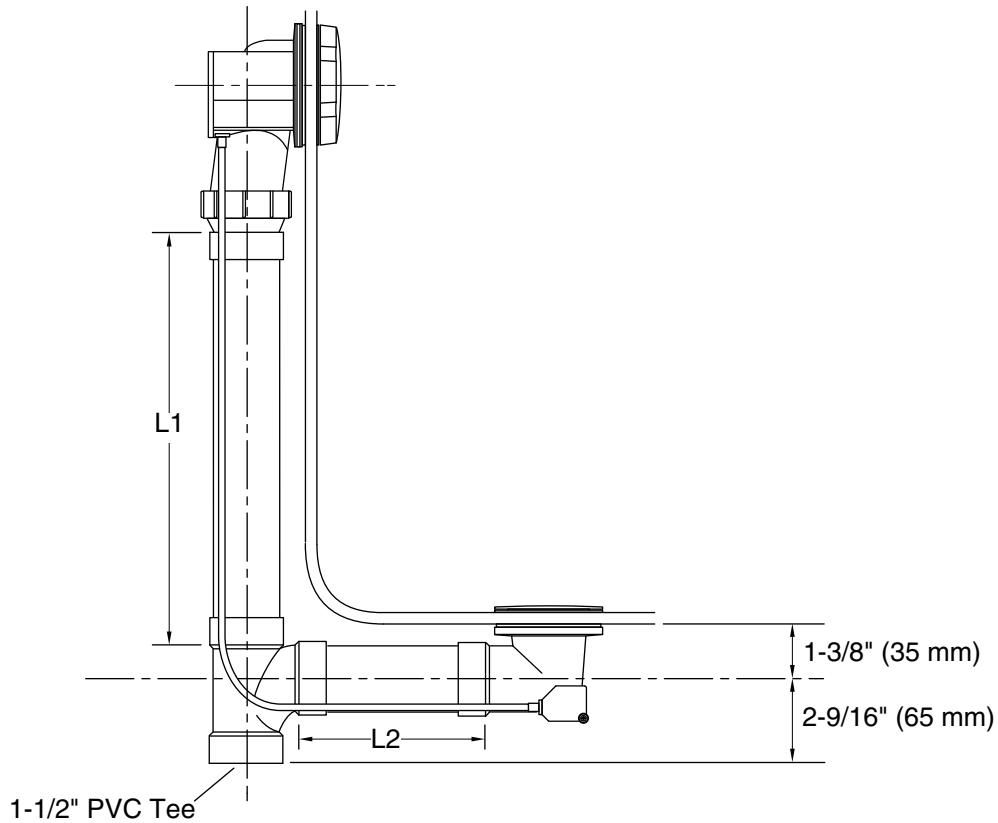

Features

- For baths 14" (356 mm) to 21" (533 mm) deep from the center of the bath overflow outlet to the center of the bath drain outlet
- External 27" (686 mm) length cable
- No internal linkages to minimize the potential for clogging
- Includes schedule 40 PVC tubing

Material

- Metal construction control handle and stopper

Installation

- Adjustable rotating connection for easy installation

Recommended Products/Accessories

- K-23726 Drain treatment
- K-23723 Faucet cleaner

Technical Information

All product dimensions are nominal.

Drain included: Yes

Notes

Install this product according to the installation guide.

The combined length of the vertical (supplied) and horizontal (supplied) tubing after being cut for the bath installation must be equal to or less than 25" (635 mm).