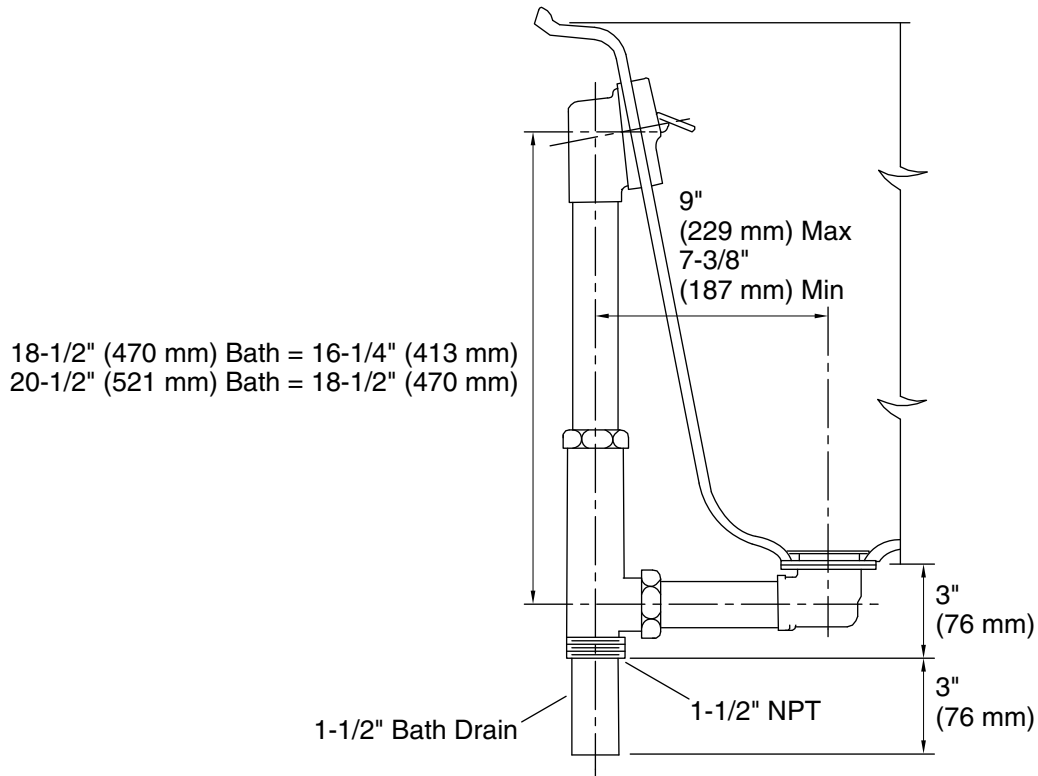

Features

- Brass tailpiece
- 1-1/2" (38 mm) connection
- Adjustable trip lever pop-up drain
- Removable grid strainer

Installation

- For through-the-floor installations
- For 18-1/2" (470 mm) to 20-1/2" (521 mm) deep bath installations
- 20-gauge brass construction

Color tiles intended for reference only.

Color	Code	Description
	CP	Polished Chrome
	PB	Vibrant [®] Polished Brass

Technical Information

All product dimensions are nominal.

Drain included: Yes