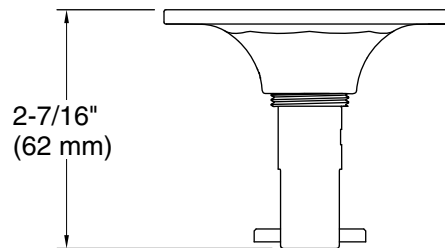

Technical Information

All product dimensions are nominal.

Drain included: No

Notes

Install this product according to the installation guide.