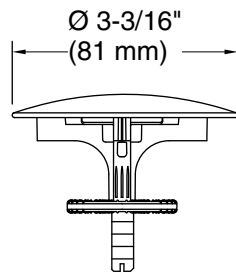

Technical Information

All product dimensions are nominal.

Drain included: No

Notes

Install this product according to the installation guide.