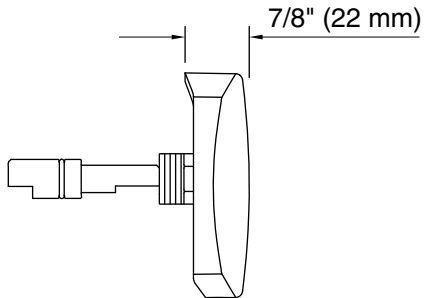

Technical Information

All product dimensions are nominal.

Drain included: No

Notes

Install this product according to the installation guide.