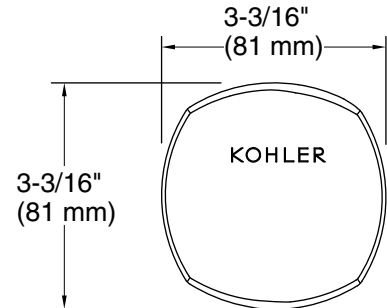

Technical Information

All product dimensions are nominal.

Drain included: No

Notes

Install this product according to the installation guide.