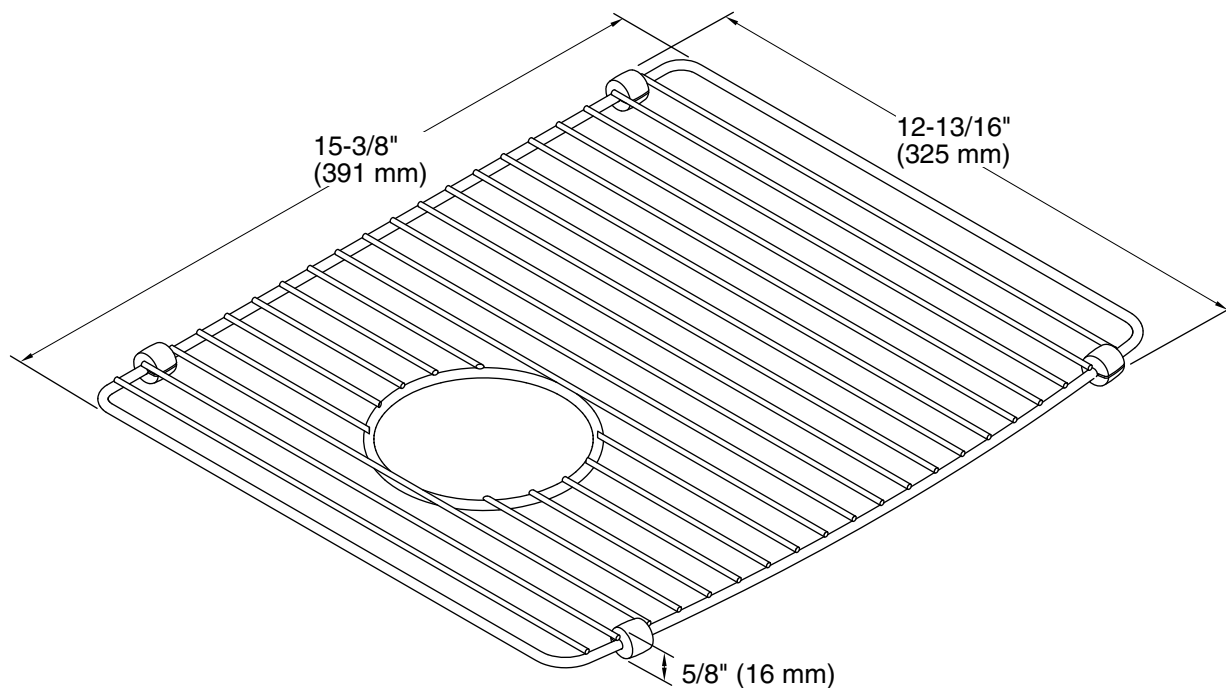

Technical Information

All product dimensions are nominal.

Material: Stainless Steel