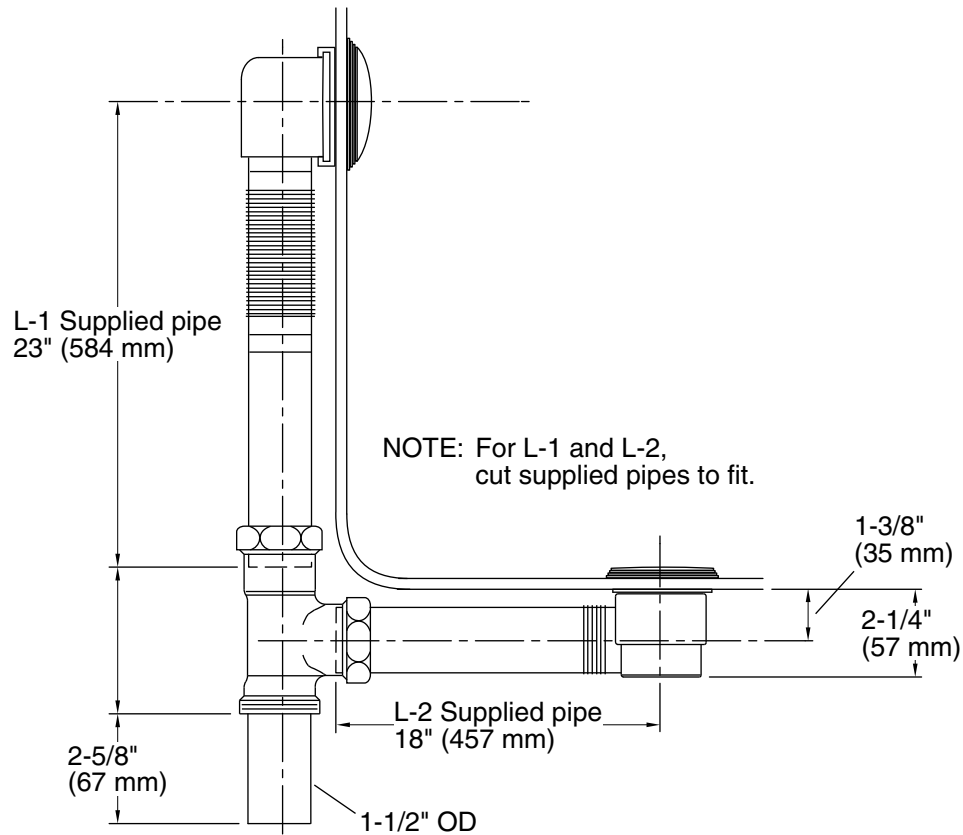

Technical Information

All product dimensions are nominal.

Drain included: Yes

Notes

Install this product according to the installation guide.