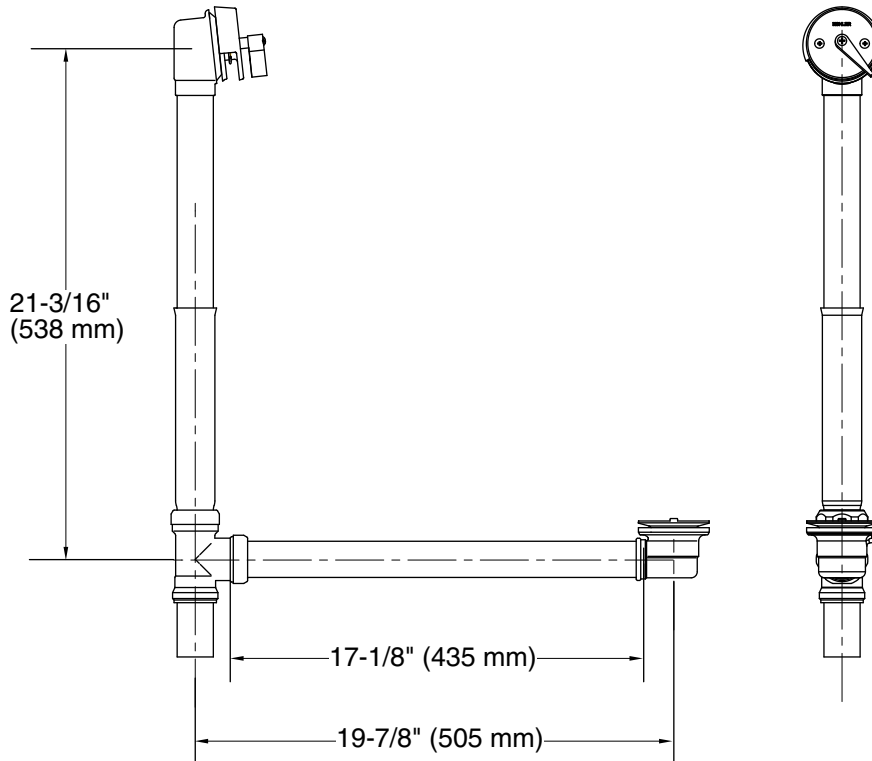

Technical Information

All product dimensions are nominal.

Drain included: Yes

Notes

Install this product according to the installation guide.