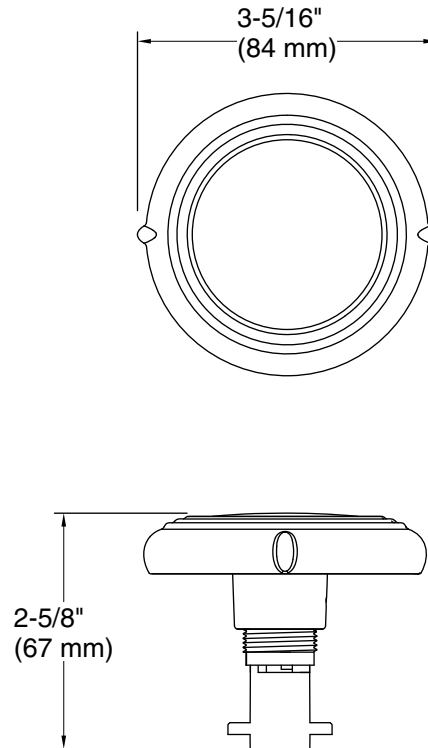

Technical Information

All product dimensions are nominal.

Drain included: No

Notes

Install this product according to the installation guide.