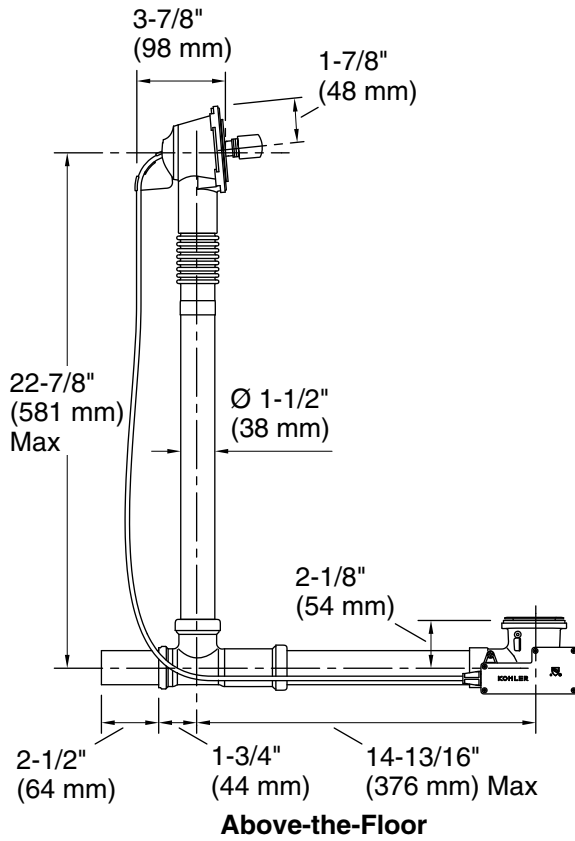

Features

- For use with Tea-for-Two® baths and whirlpools
- 33" (838 mm) length external cable
- Designed specifically for use with Tea-for-Two bath drain trim (sold separately)
- No internal linkages to minimize the potential for clogging

K-23857 Bath drain trim

Codes/Standards

ASME A112.18.2/CSA B125.2
IAPMO Certification

KOHLER® One-Year Limited Warranty

See website for detailed warranty information.

Technical Information

All product dimensions are nominal.

Drain included: Yes