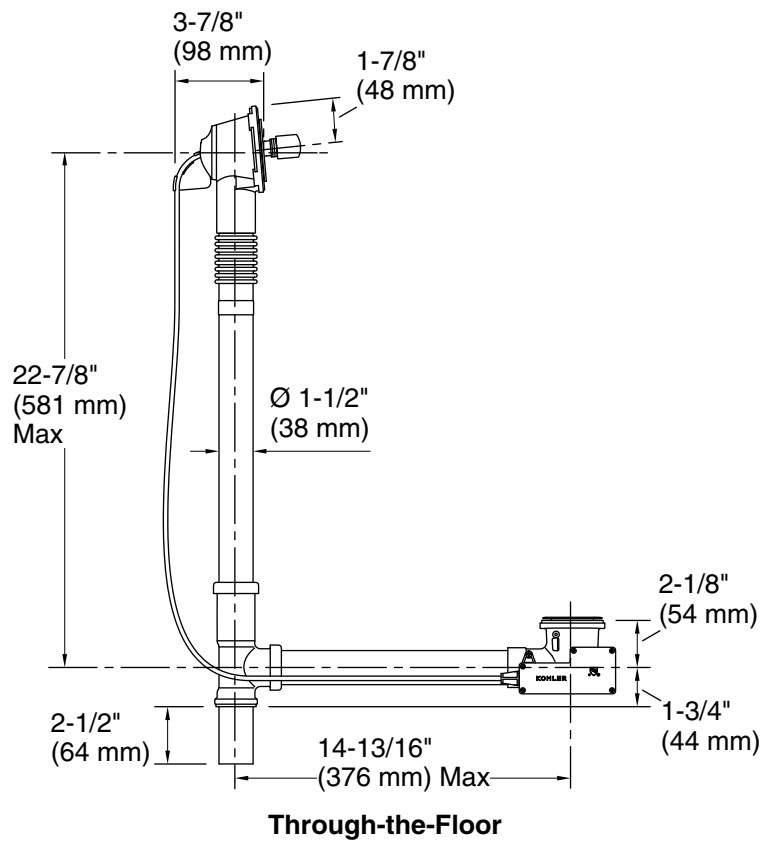

Features

- For use with Tea-for-Two® baths and whirlpools
- 33" (838 mm) length external cable
- Designed specifically for use with Tea-for-Two bath drain trim (sold separately)
- No internal linkages to minimize the potential for clogging

K-23857 Bath drain trim

Codes/Standards

ASME A112.18.2/CSA B125.2
IAPMO Certification

KOHLER® One-Year Limited Warranty

See website for detailed warranty information.

Technical Information

All product dimensions are nominal.

Drain included: Yes