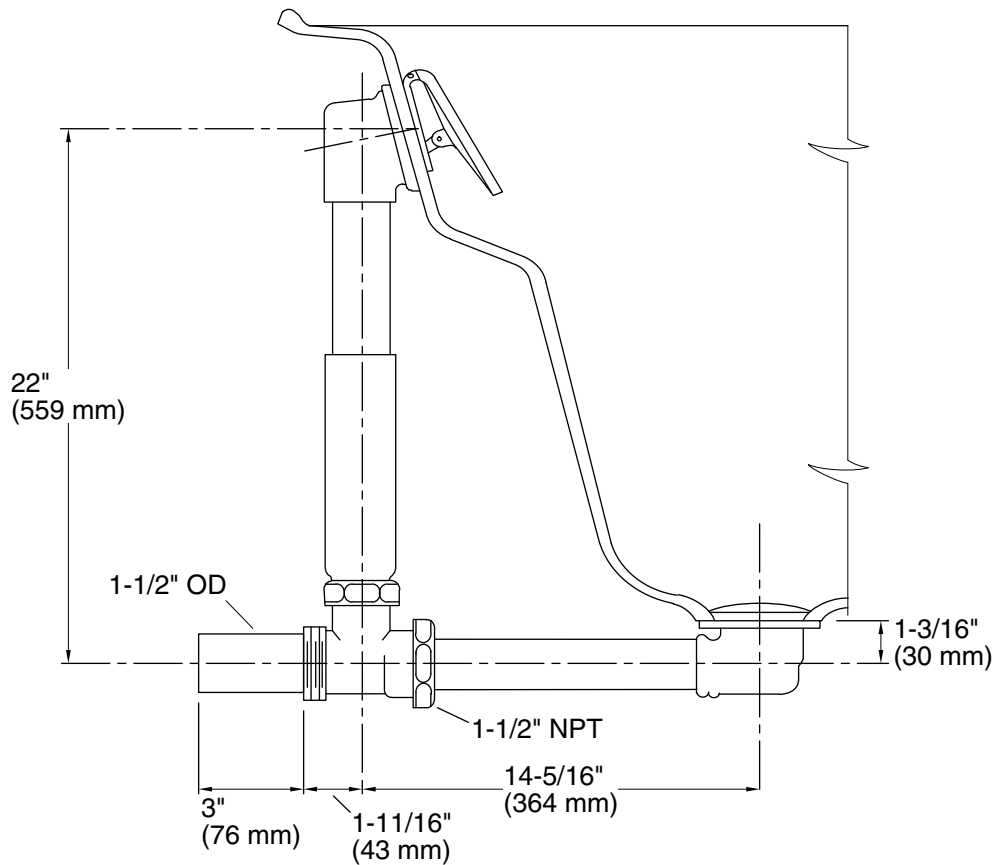

Features

- 17-gauge brass construction
- Brass tailpiece
- 1-1/2" (38 mm) NPT connection
- Supports both above- and through-the-floor installations
- For use with most Tea-for-Two® 66" x 36" baths, BubbleMassage™ air baths, and whirlpools

Technical Information

All product dimensions are nominal.

Drain included: No

Notes

Install this product according to the installation guide.

ADA compliant when installed to the specific requirements of these regulations.