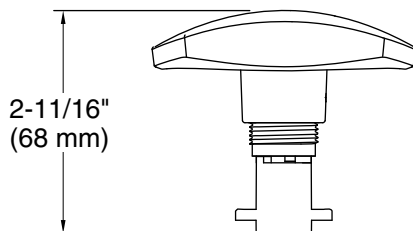

Technical Information

All product dimensions are nominal.

Drain included: No

Notes

Install this product according to the installation guide.