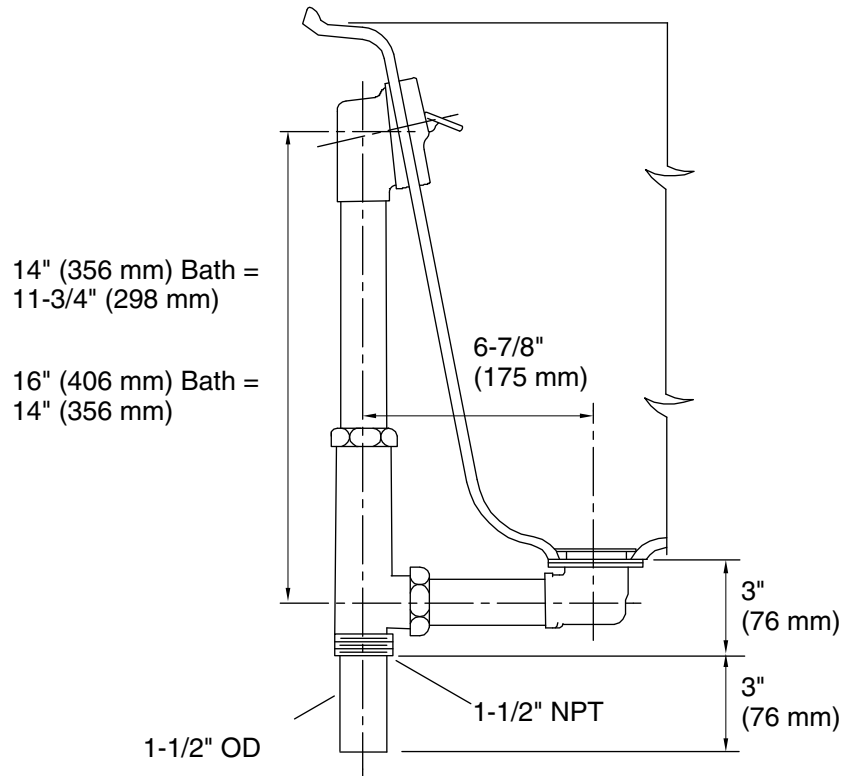

### Features

- Adjustable trip lever pop-up drain
- 1-1/2" (38 mm) connection
- Brass tailpiece
- 17-gauge brass construction
- Removable grid strainer

### Installation

- For 14 (356 mm) -16 (406 mm) deep bath installations
- For through-the-floor installations

### Technical Information

All product dimensions are nominal.

Drain included: Yes