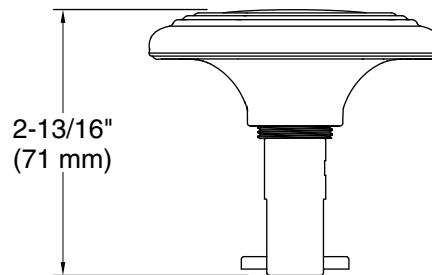

Technical Information

All product dimensions are nominal.

Drain included: No

Notes

Install this product according to the installation guide.