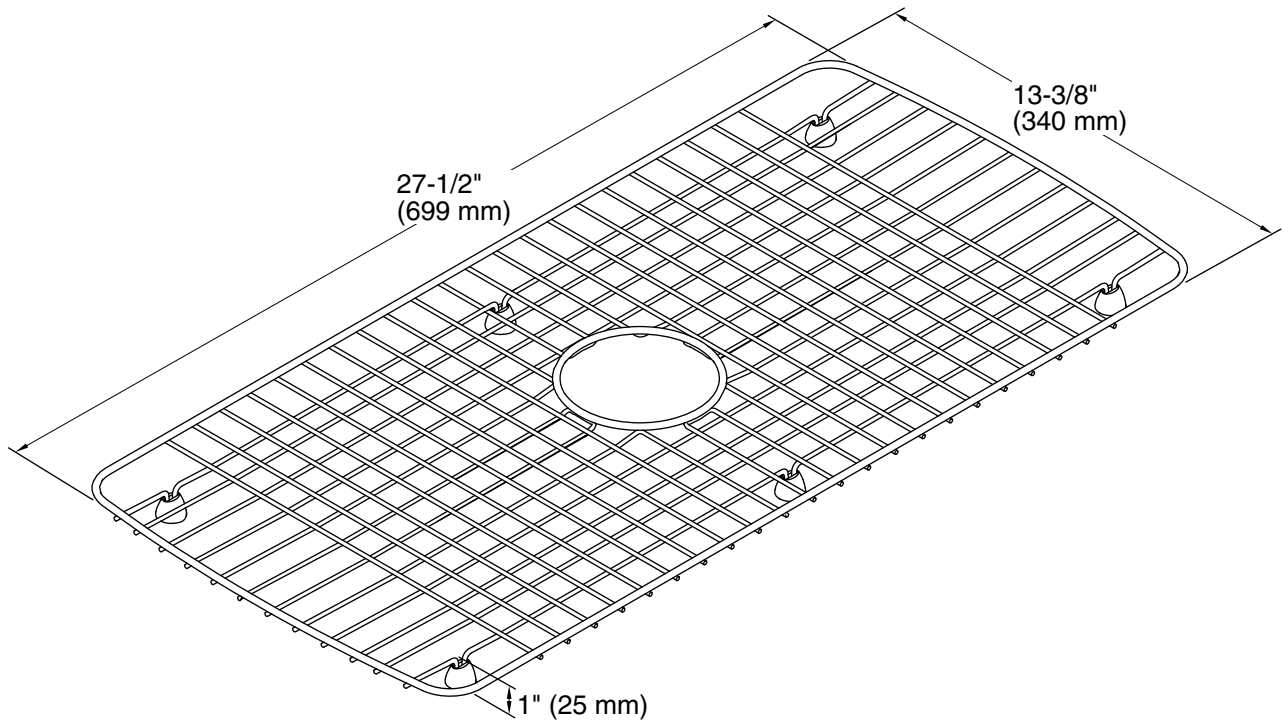

Technical Information

All product dimensions are nominal.

Material: Stainless Steel