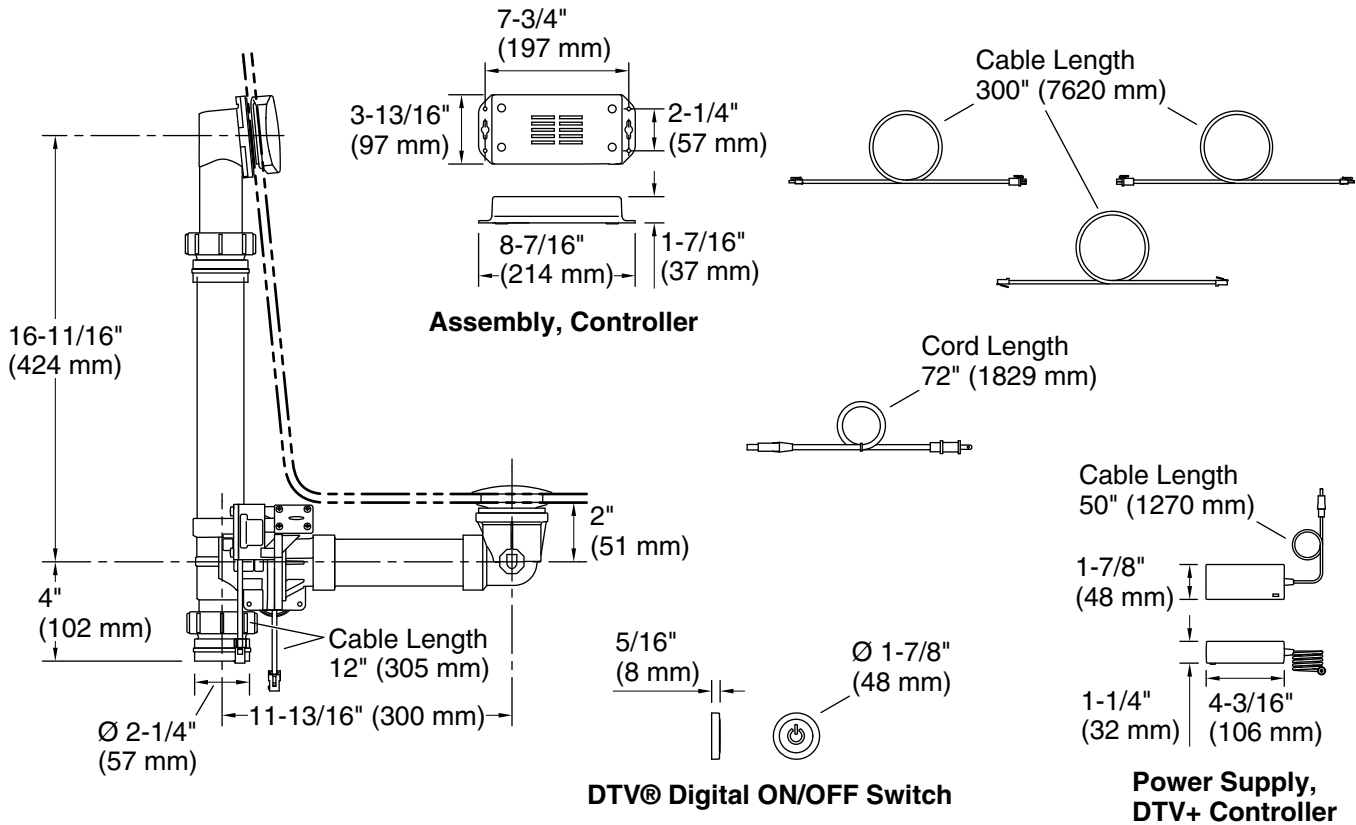

Technical Information

All product dimensions are nominal.

Drain included: Yes

Notes

Install this product according to the installation guide.