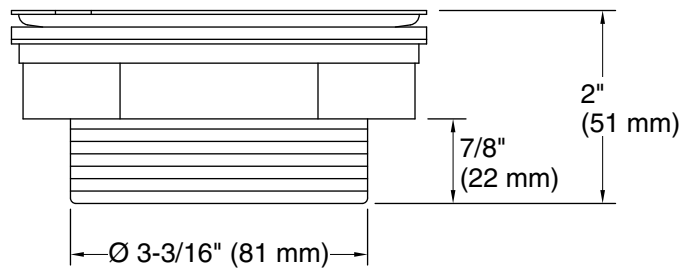

Technical Information

All product dimensions are nominal.

Drain included: Yes

Notes

Install this product according to the installation instructions.