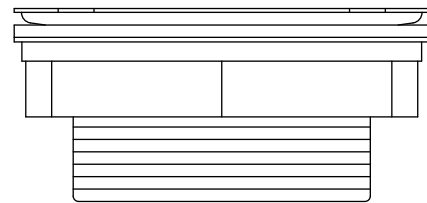

Technical Information

All product dimensions are nominal.

Drain included: Yes

Notes

Install this product according to the installation instructions.