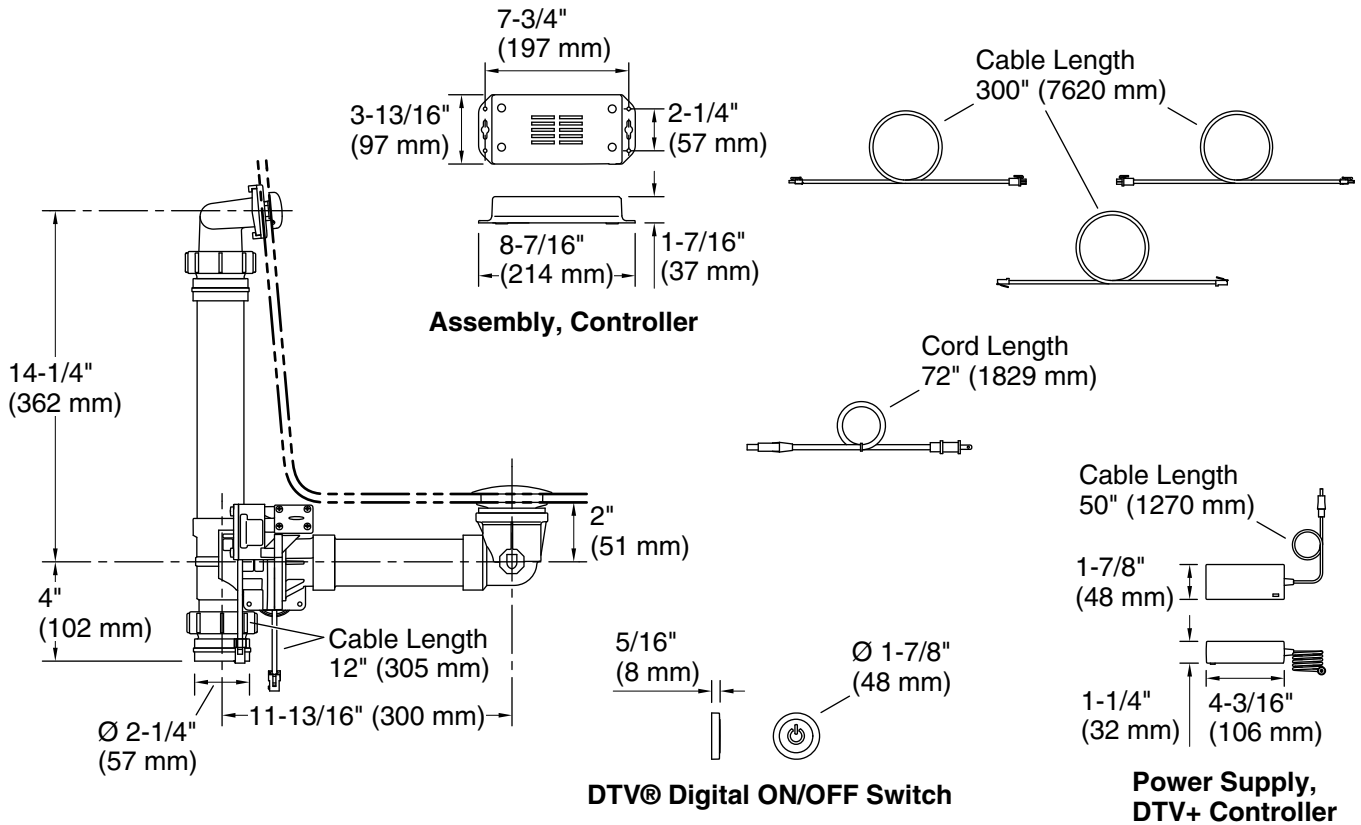

Technical Information

All product dimensions are nominal.

Drain included: Yes

Notes

Install this product according to the installation guide.