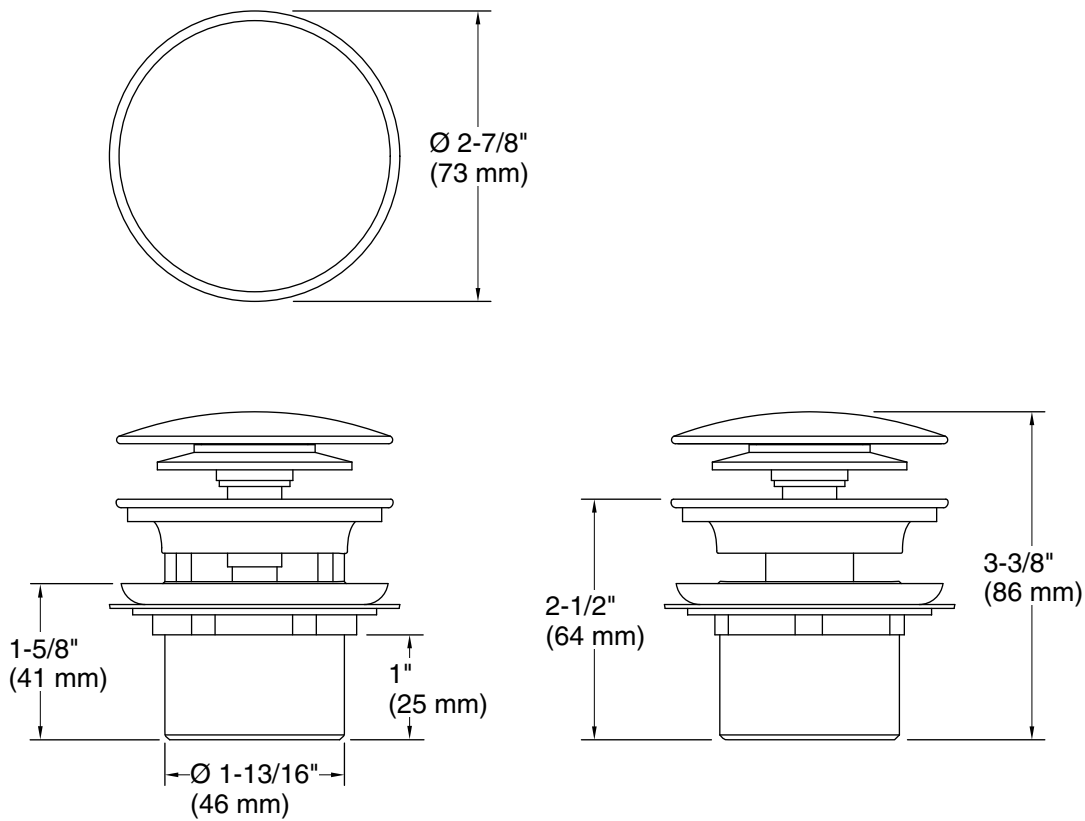

Technical Information

All product dimensions are nominal.

Drain included: Yes

Notes

Install this product according to the installation instructions.