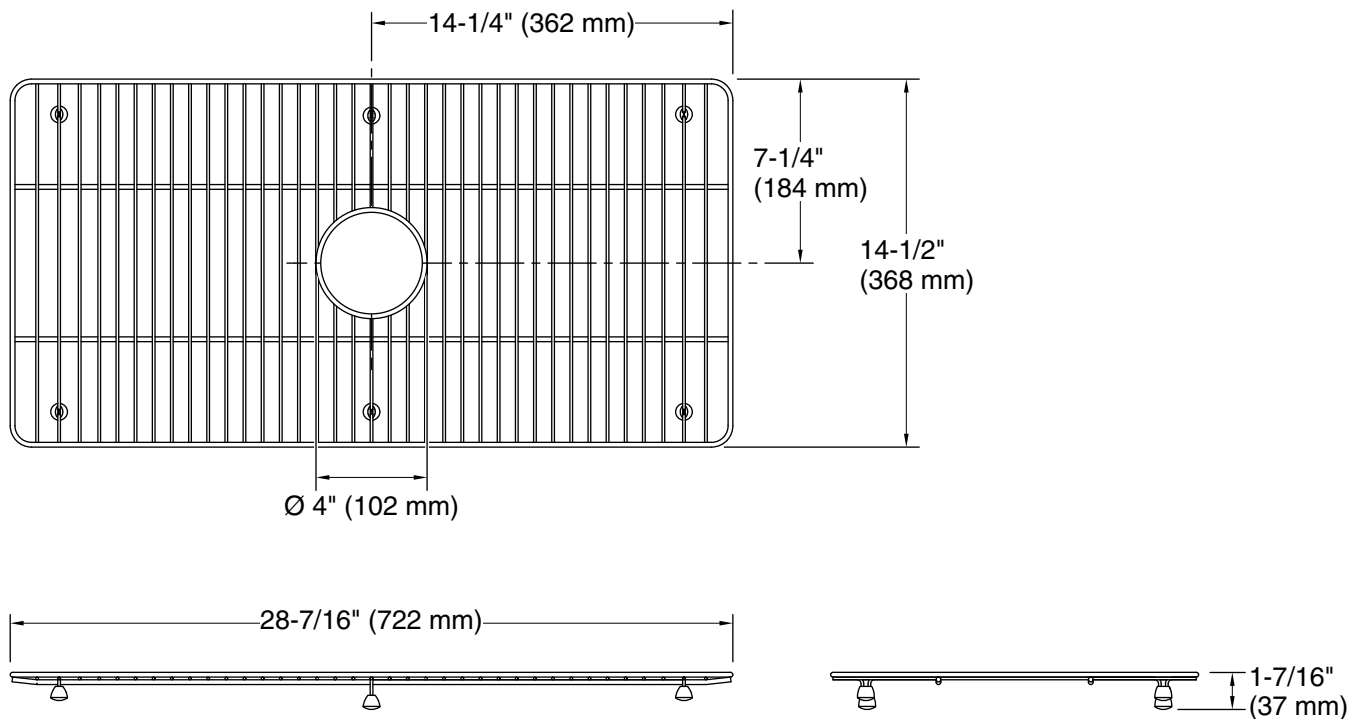

Color	Code	Description
-------	------	-------------

	ST	Stainless Steel
---	----	-----------------

Technical Information

All product dimensions are nominal.

Material: Stainless Steel