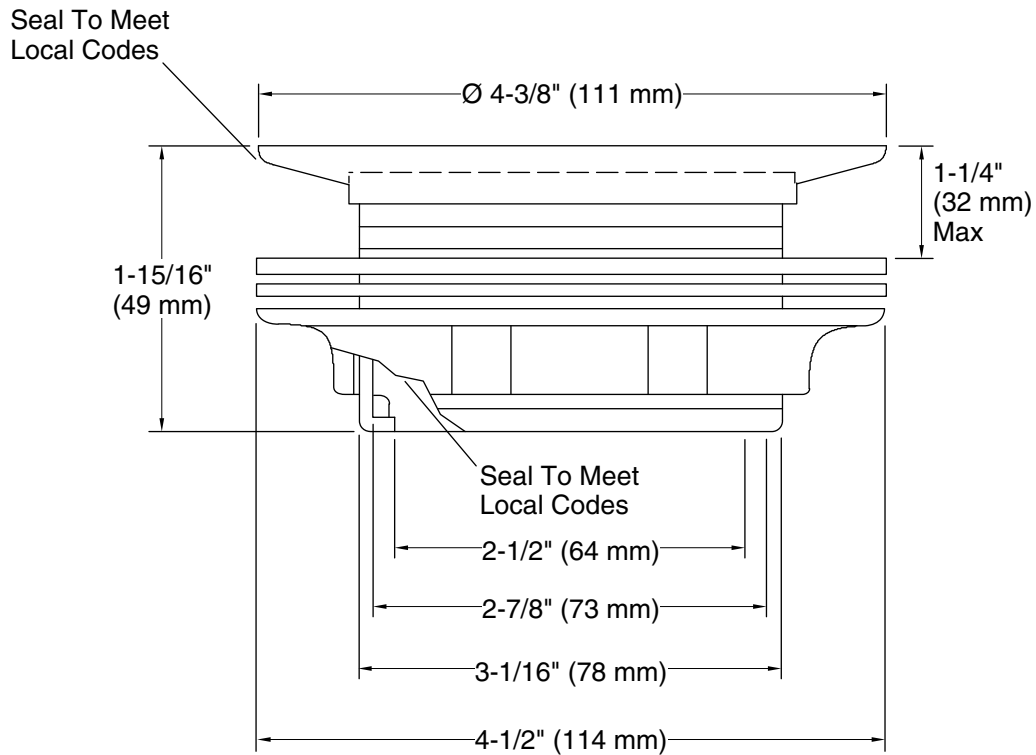

Features

- Round, perforated strainer shower drain
- For use with acrylic, fiberglass, cast iron or Vikrell® shower bases

Material

- Solid-brass construction for durability and reliability

Installation

- For use with 2" metal or plastic pipe; includes 2" plastic pipe gasket/bushing

Technical Information

All product dimensions are nominal.

Notes

Install this product according to the installation guide.