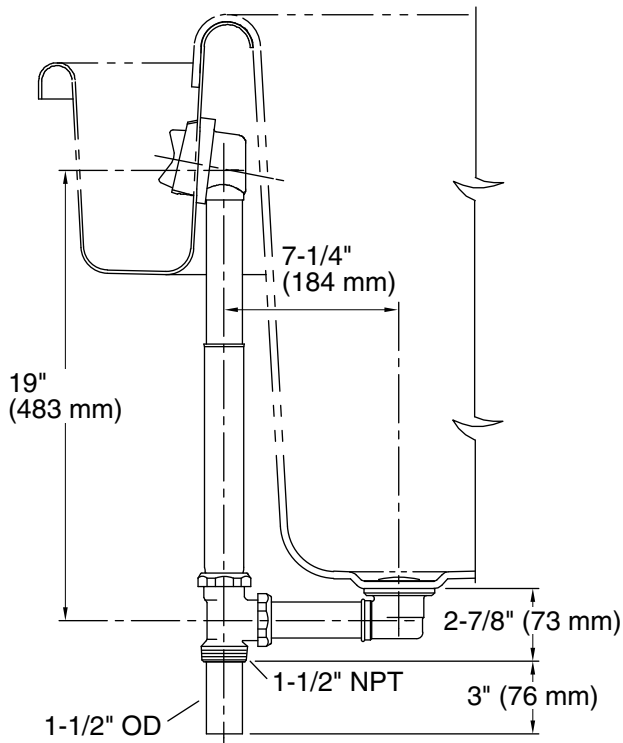

Through-the-Floor