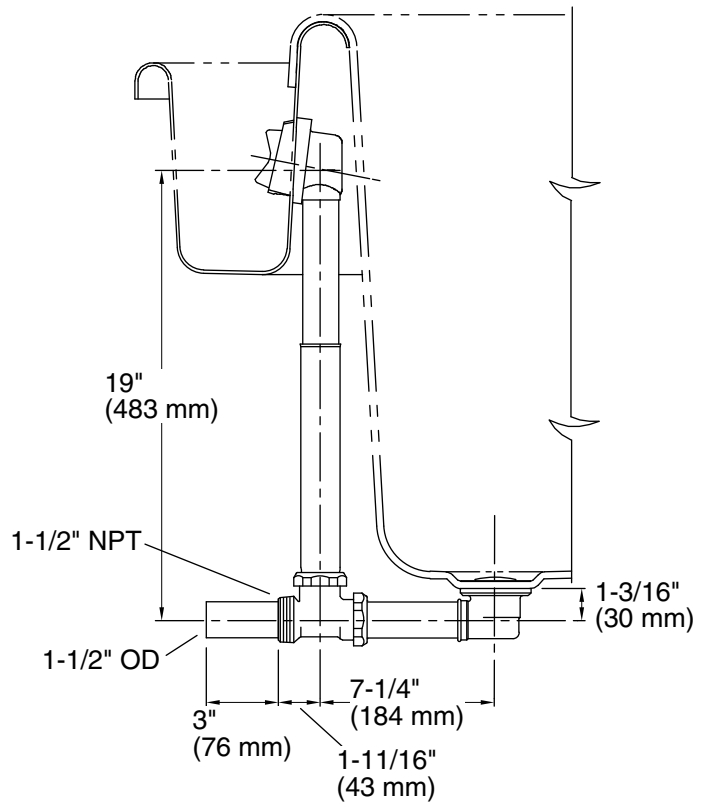

Above-the-Floor

Technical Information

All product dimensions are nominal.

Drain included: Yes

Notes

Install this product according to the installation guide.