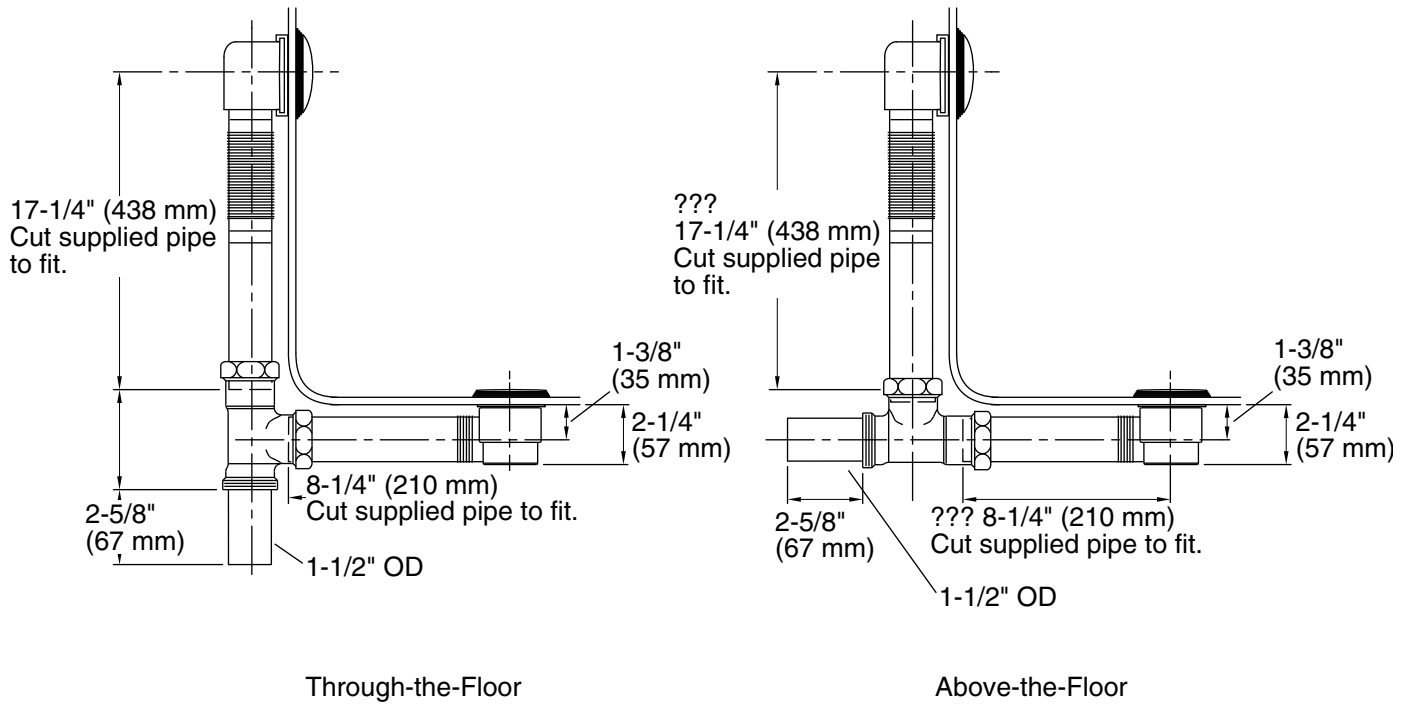

### Features

- Toe-activated closing
- Flexible overflow joint conforms to various bath angles
- Includes tee, drain ell, and overflow ell with attached 1-1/2" OD pipe
- Toe-tap actuation means no internal linkages, reducing potential clogging through the overflow
- Copper corrugated neck makes drain easy to install on any bath slope
- For use with 14" - 20" (356 - 508 mm) baths, whirlpools, and BubbleMassage™ air baths

### Installation

- Above- or through-floor installation

### Technical Information

All product dimensions are nominal.

Drain included: Yes