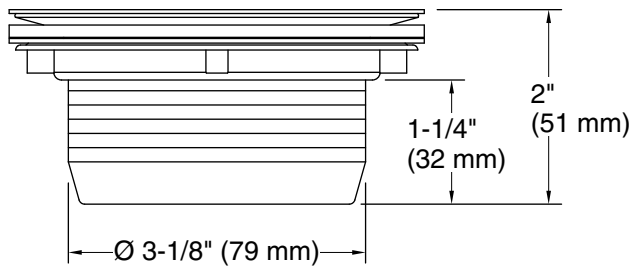

Technical Information

All product dimensions are nominal.

Drain included: Yes

Notes

Install this product according to the installation instructions.