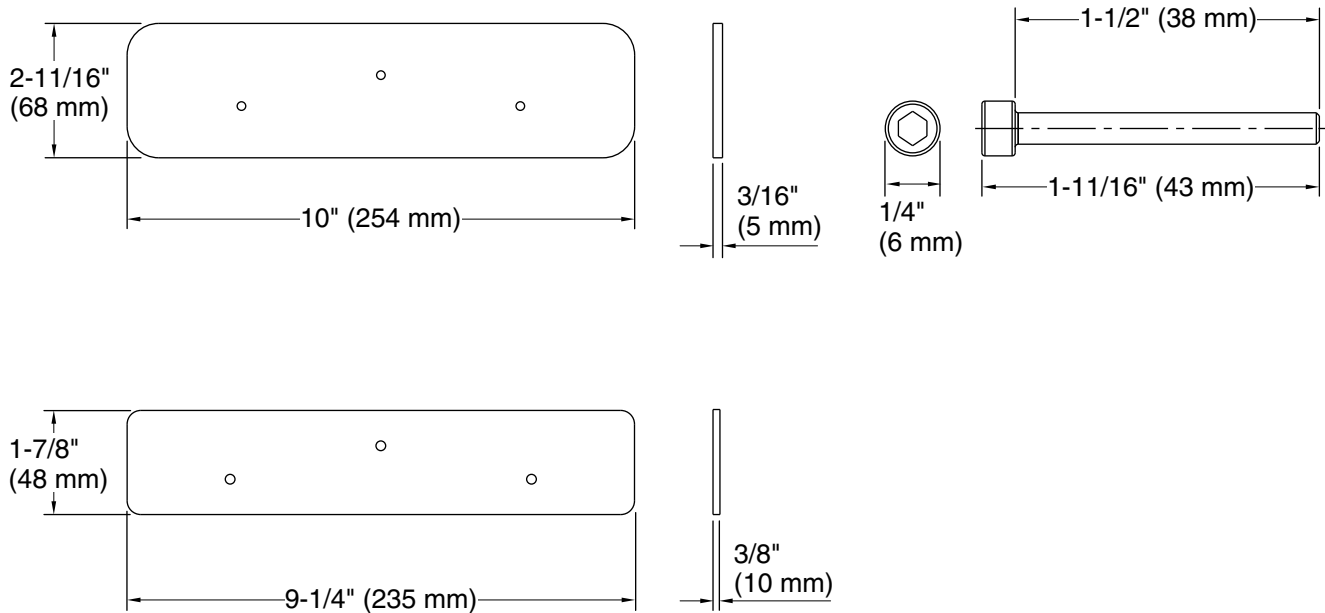

Technical Information

All product dimensions are nominal.

Material: Metal

Notes

Install this product according to the installation guide.

Pressurize drain, water, vent (DWV) systems, and water supply lines according to local codes.

Perform the pressure test before covering the new plumbing with finished wall material.