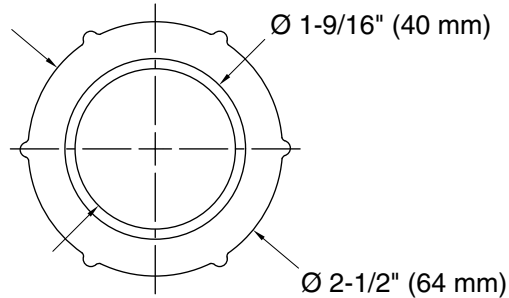

PureFlo™
ABS Adapter Kit
K-37388

Features

- Use to join together PVC and ABS fittings
- For plumbing applications
- Includes ABS and PVC fittings with O-ring seal

Codes/Standards

None Applicable

**KOHLER® One-Year Limited
Warranty**

See website for detailed warranty information.

Technical Information

All product dimensions are nominal.

Material: Plastic

Notes

Install this product according to the installation guide.

Pressurize drain, water, and vent (DWV) systems and water supply lines according to local codes.