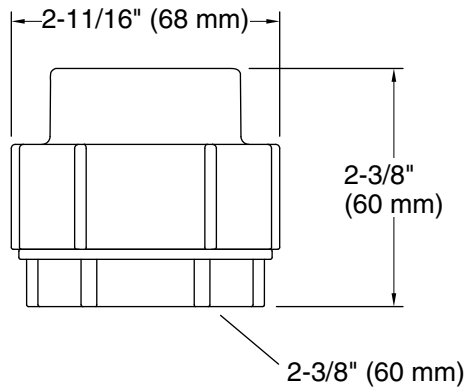

PureFlo™
ABS Adapter Kit
K-37388

Features

- Use to join together PVC and ABS fittings
- For plumbing applications
- Includes ABS and PVC fittings with O-ring seal

Codes/Standards

None Applicable

**KOHLER® One-Year Limited
Warranty**

See website for detailed warranty information.

Technical Information

All product dimensions are nominal.

Material: Plastic

Notes

Install this product according to the installation guide.

Pressurize drain, water, and vent (DWV) systems and water supply lines according to local codes.