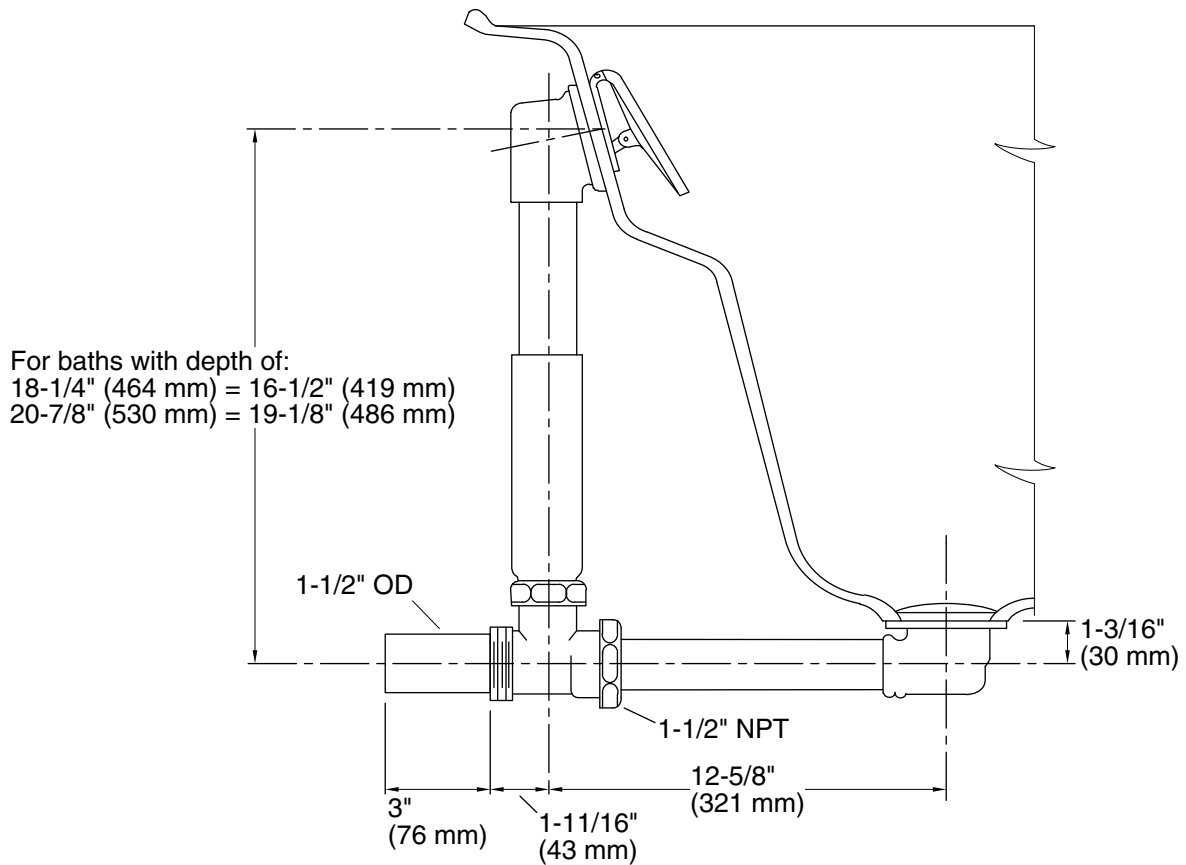

Technical Information

All product dimensions are nominal.

Drain included: Yes

Notes

Install this product according to the installation guide.

ADA compliant when installed to the specific requirements of these regulations.