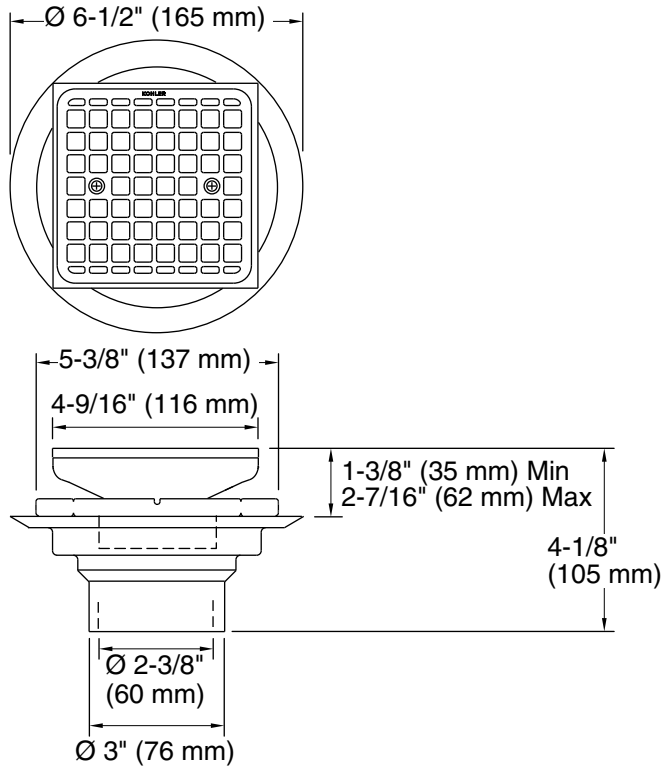

Features

- Removable square shaped grid plate
- Reversible collar to accommodate a variety of tile thicknesses
- 2" and 3" PVC connection

Material

- Brass and PVC construction
- KOHLER® finishes resist corrosion and tarnishing

Installation

- Through-the-floor tile-in installation

Recommended Products/Accessories

- K-23726 Drain treatment
- K-23723 Faucet cleaner

Codes/Standards

ASME A112.18.2/CSA B125.2
IAPMO Certification

KOHLER® One-Year Limited Warranty

Collar with Threads Facing Down

Collar with Threads Facing Up

Technical Information

All product dimensions are nominal.

Drain included: Yes

Notes

Install this product according to the installation instructions.