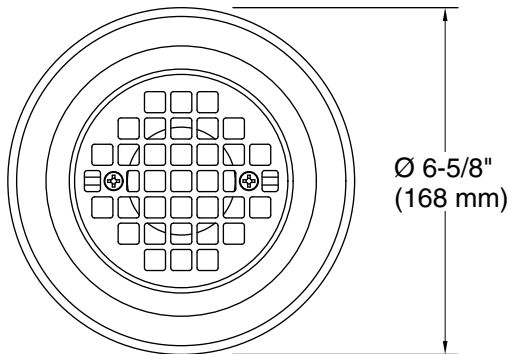

Technical Information

All product dimensions are nominal.

Drain included: Yes

Notes

Install this product according to the installation instructions.