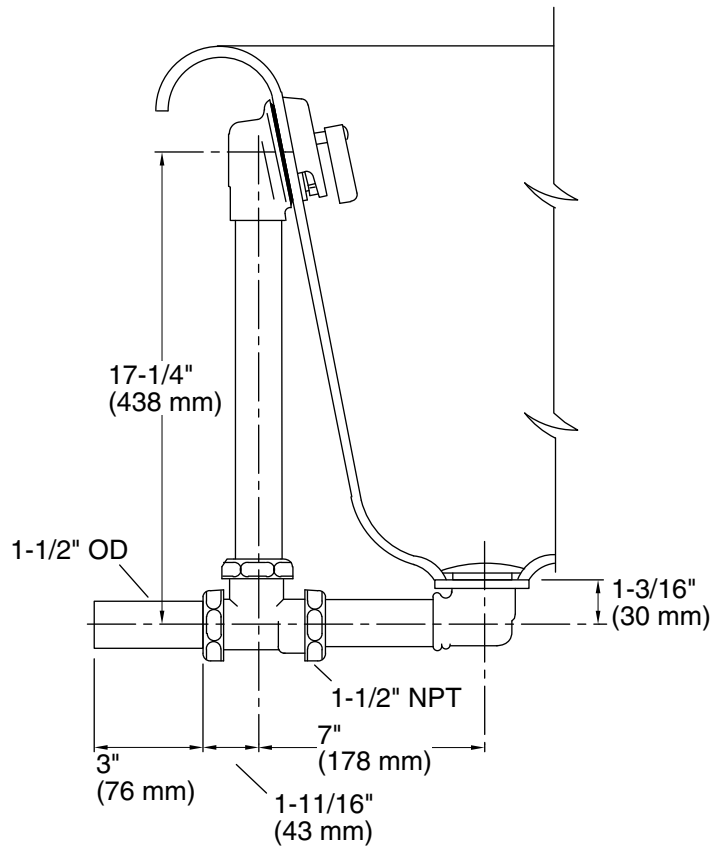

Features

- 17-gauge brass construction
- Brass tailpiece
- For use with Artifacts™ freestanding baths
- Includes brass tee, pipe, and pop-up drain

Material

- KOHLER® finishes resist corrosion and tarnishing

Installation

- Above- or through-floor installation

Recommended Products/Accessories

- K-21000-B 66-1/4" x 32-1/2" freestanding bath
- K-21000-P5 66-1/4" x 32-1/2" freestanding bath
- K-21000-W 66-1/4" x 32-1/2" freestanding bath
- K-23726 Drain treatment
- K-23723 Faucet cleaner

Technical Information

All product dimensions are nominal.

Drain included: Yes

Notes

Install this product according to the installation guide.