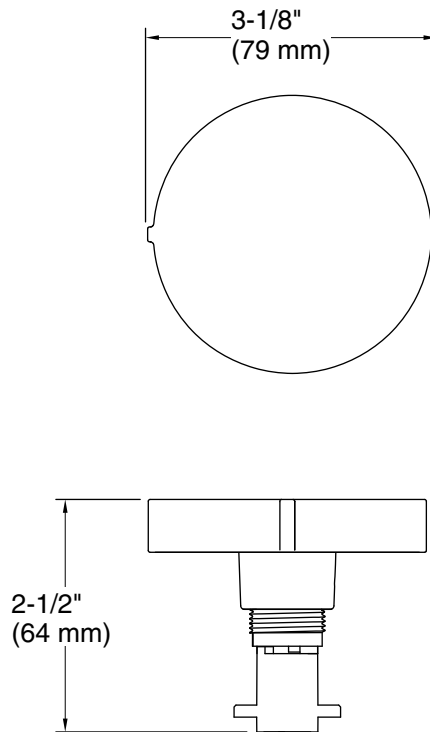

Material

- Durable metal construction
- KOHLER[®] finishes resist corrosion and tarnishing

Required Products/Accessories

K-37383 Rough-in cable bath drain, PVC, 30" cable with tubing

K-78438 30" cable bath drain

Technical Information

All product dimensions are nominal.

Drain included: No

Notes

Install this product according to the installation guide.