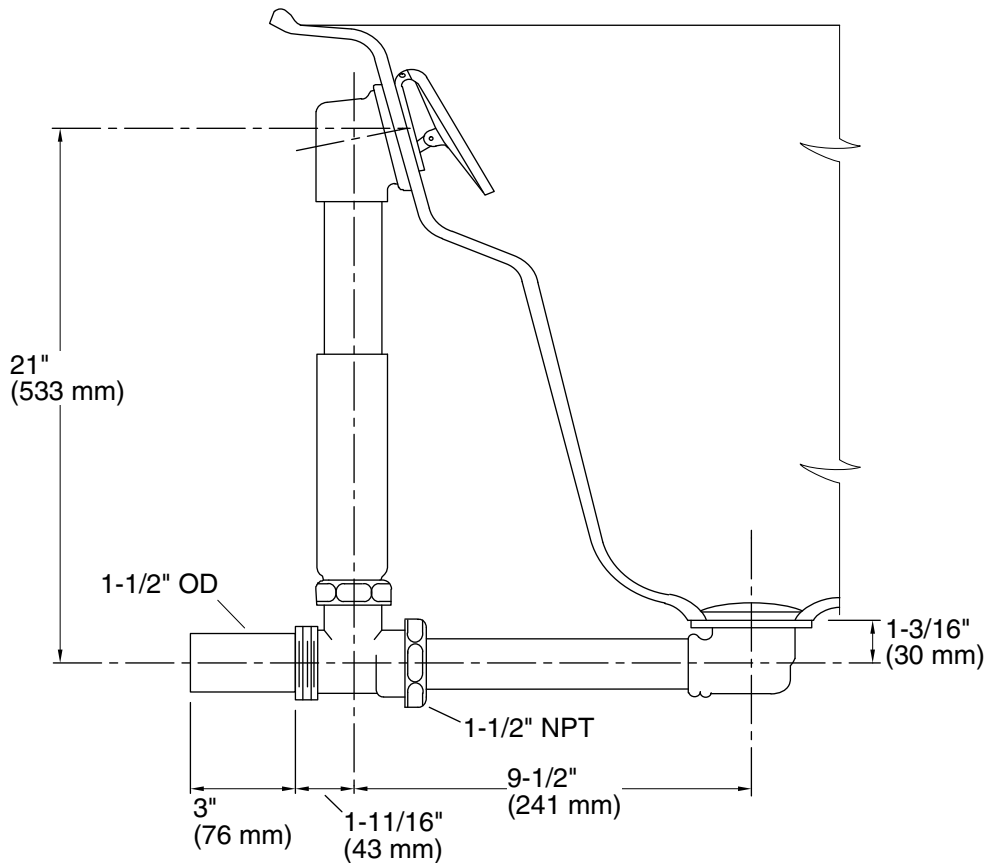

Features

- 17-gauge brass construction
- Brass tailpiece
- 1-1/2" (38 mm) NPT connection
- Supports both above- and through-the-floor installations
- For use with most Tea-for-Two® 66" x 36" whirlpools with spa/massage enhanced package

Technical Information

All product dimensions are nominal.

Drain included: No

Notes

Install this product according to the installation guide.

ADA compliant when installed to the specific requirements of these regulations.