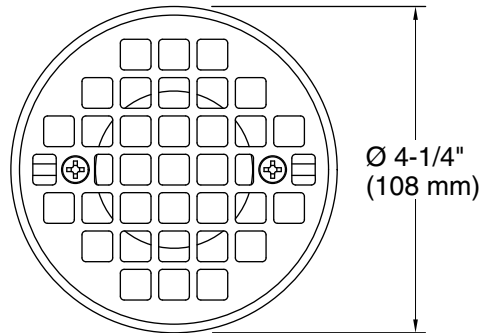

Technical Information

All product dimensions are nominal.

Drain included: Yes

Notes

Install this product according to the installation instructions.