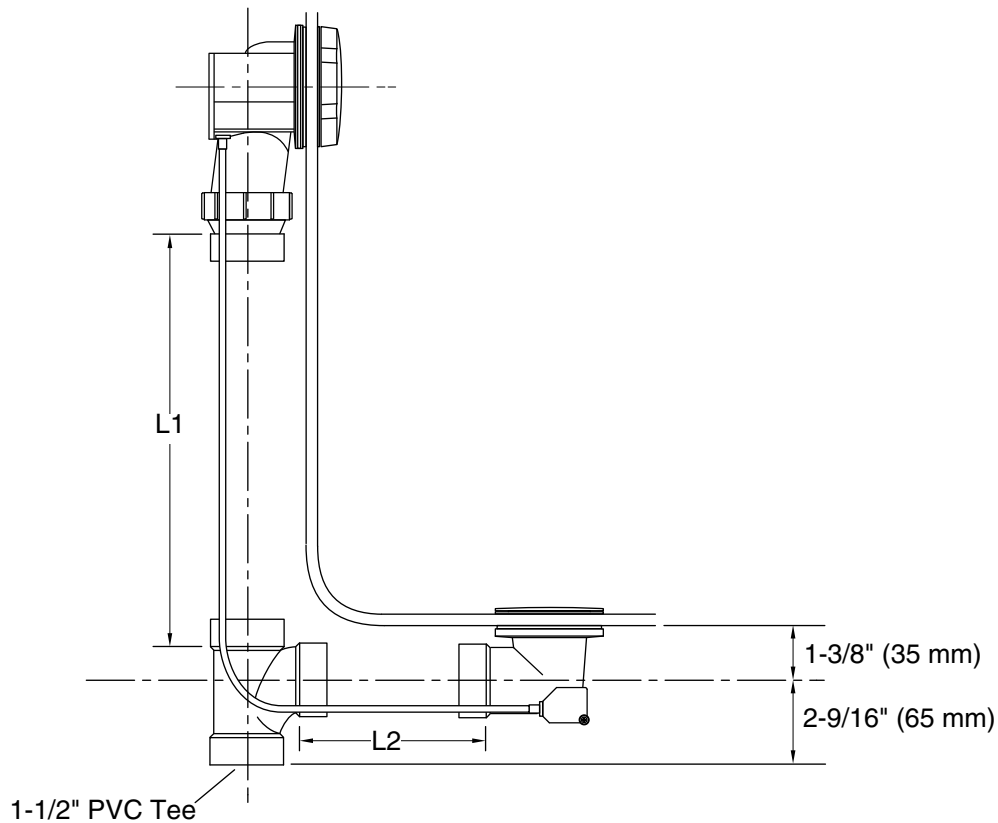

Features

- For baths 14" (356 mm) to 21" (533 mm) deep from the center of the bath overflow outlet to the center of the bath drain outlet
- External 27" (686 mm) length cable
- No internal linkages to minimize the potential for clogging
- Less PVC tubing

Material

- Metal construction control handle and stopper

Installation

- Adjustable rotating connection for easy installation

Recommended Products/Accessories

- K-23726 Drain treatment
- K-23723 Faucet cleaner

Technical Information

All product dimensions are nominal.

Drain included: Yes

Notes

Install this product according to the installation guide.

The combined length of the vertical and horizontal tubing after being cut for the bath installation must be equal to or less than 25" (635 mm).