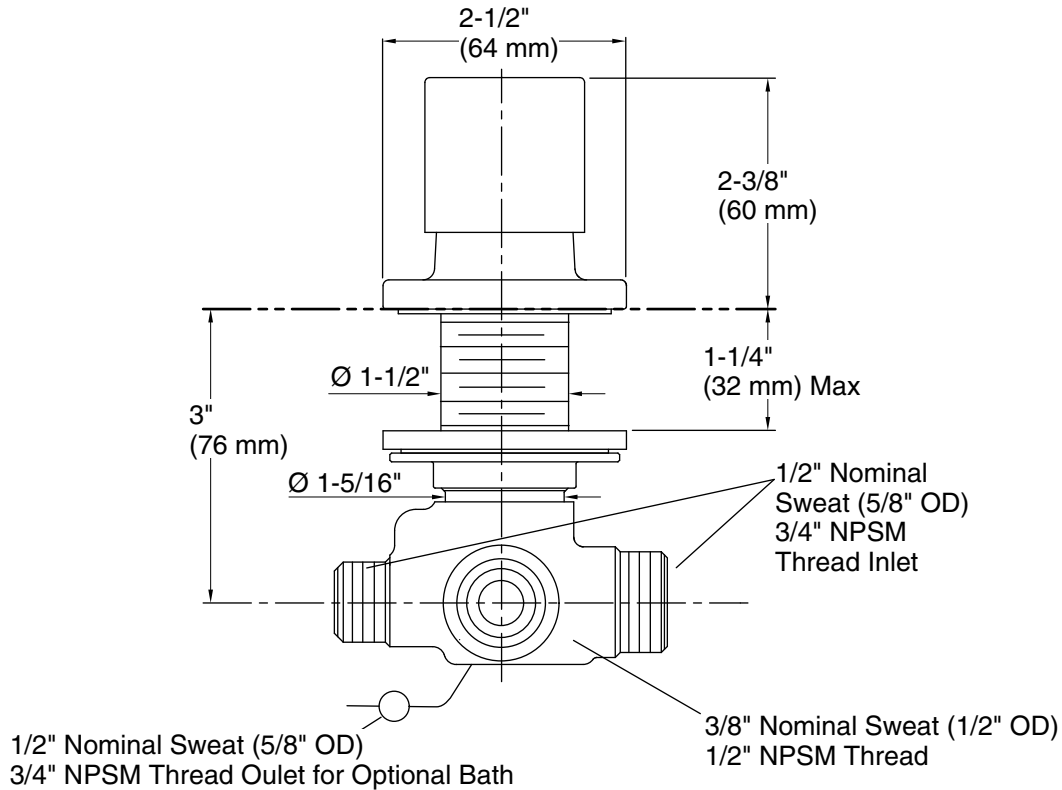

Technical Information

All product dimensions are nominal.

Notes

Install this product according to the installation guide.

Diverter valve has backflow protection.