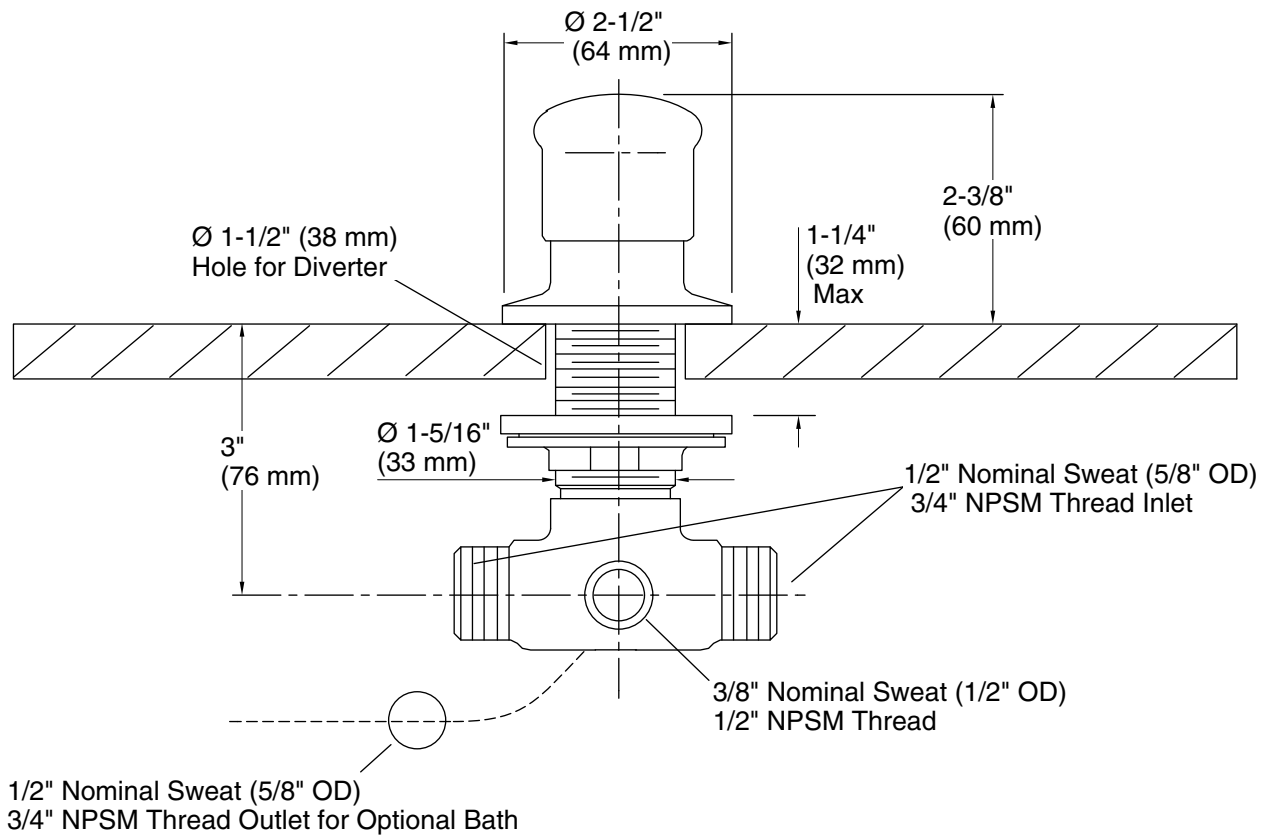

Features

- Two-way brass diverter valve
- Diverter valve has backflow prevention

Installation

- Bath- or deck-mount

Recommended Products/Accessories

K-23723 Faucet cleaner

Codes/Standards

ASME A112.18.1/CSA B125.1
IAPMO Certification

Technical Information

All product dimensions are nominal.

Notes

Install this product according to the installation guide.

Diverter valve has backflow protection.