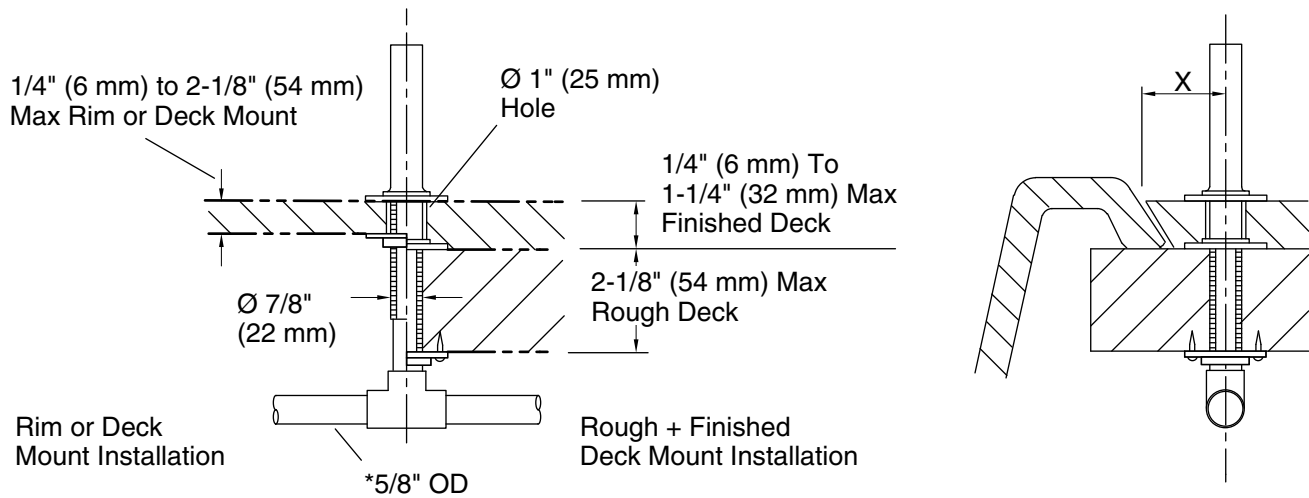

Features

- For use with K-8359 floor-mount, K-956 Stillness, and K-14430 Purist[®] bath filler spouts

Material

- Brass

Installation

- Bath- or deck-mount

Recommended Products/Accessories

K-23723 Faucet cleaner

Codes/Standards

None Applicable

KOHLER[®] Faucet Lifetime Limited Warranty

See website for detailed warranty information.

* Indicates items to be supplied by installer.

X= Distance from centerline of spout inlet to front of spout base plus 1/2" (13 mm).

Technical Information

All product dimensions are nominal.

Drain included: No

Notes

Install this product according to the installation guide.