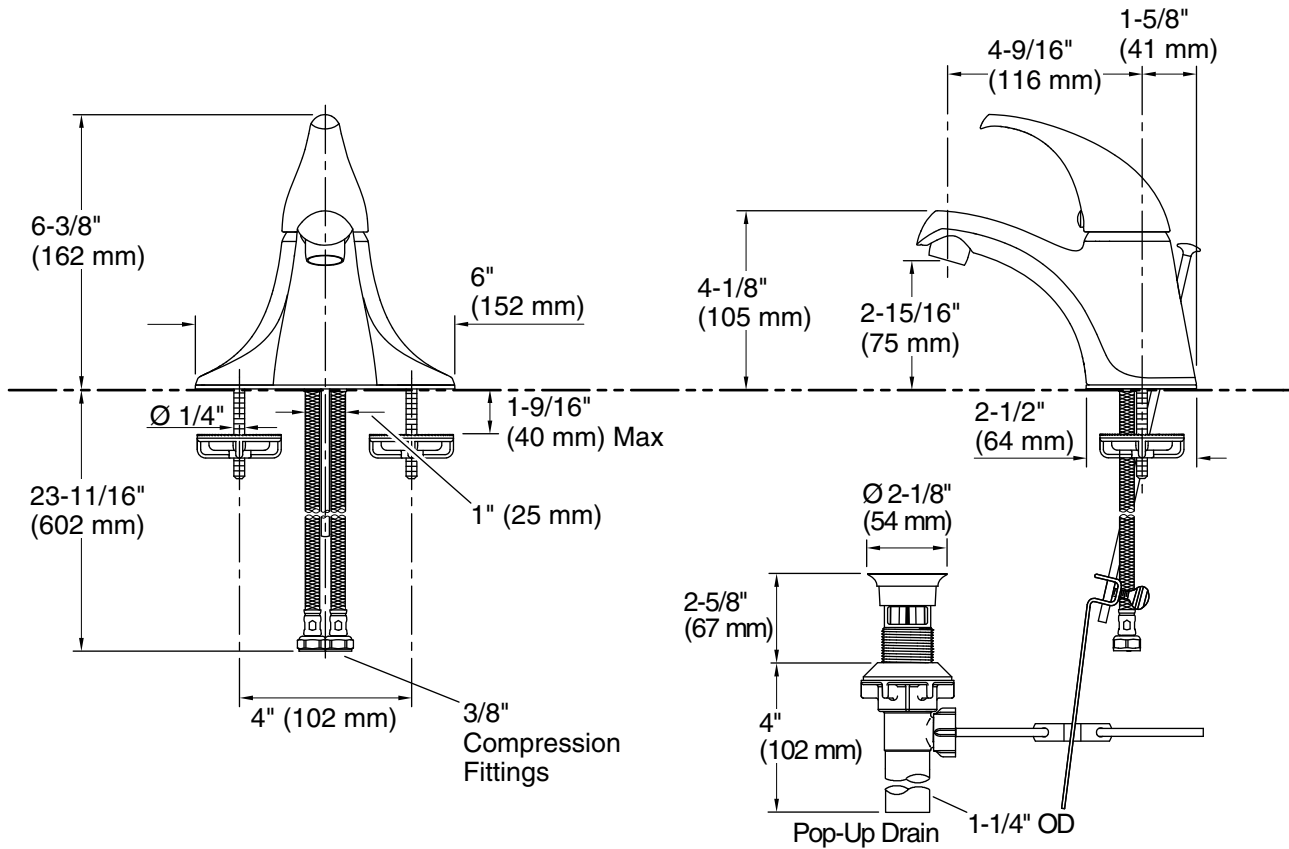

Features

- 1.2 gpm (4.5 lpm) maximum flow rate
- 4-3/16" (107 mm) stationary spout reach
- Single lever handle allows for both volume and temperature control
- KOHLER® ceramic disc valves exceed industry longevity standards for a lifetime of durable performance
- Red/blue indexing on handle
- Temperature memory allows faucet to be turned on and off at the temperature set during prior usage
- Includes plastic pop-up drain with 1-1/4" tailpiece
- Coordinates with Coralais faucets, accessories, and showering components to complete your bathroom

Material

- Premium metal construction for durability and reliability
- KOHLER® finishes resist corrosion and tarnishing

Installation

- Bath- or deck-mount
- Preattached flexible supply lines simplify installation
- Preassembled handle and flexible supply hoses simplify installation
- For 4" (102 mm) centers

CP	Polished Chrome
----	-----------------

Technical Information

All product dimensions are nominal.

Faucet:

Flow rate: 1.2 gal/min (4.5 l/min)

Pressure: 60 psi (4.1 bar)

Drain included: Yes

Drain with overflow: Yes

Spout:

Spout reach: 4-9/16" (116 mm)

Notes

Install this product according to the installation guide.

ADA compliant for handles only.

ADA, OBC, CSA B651 compliant when installed to the specific requirements of these regulations.