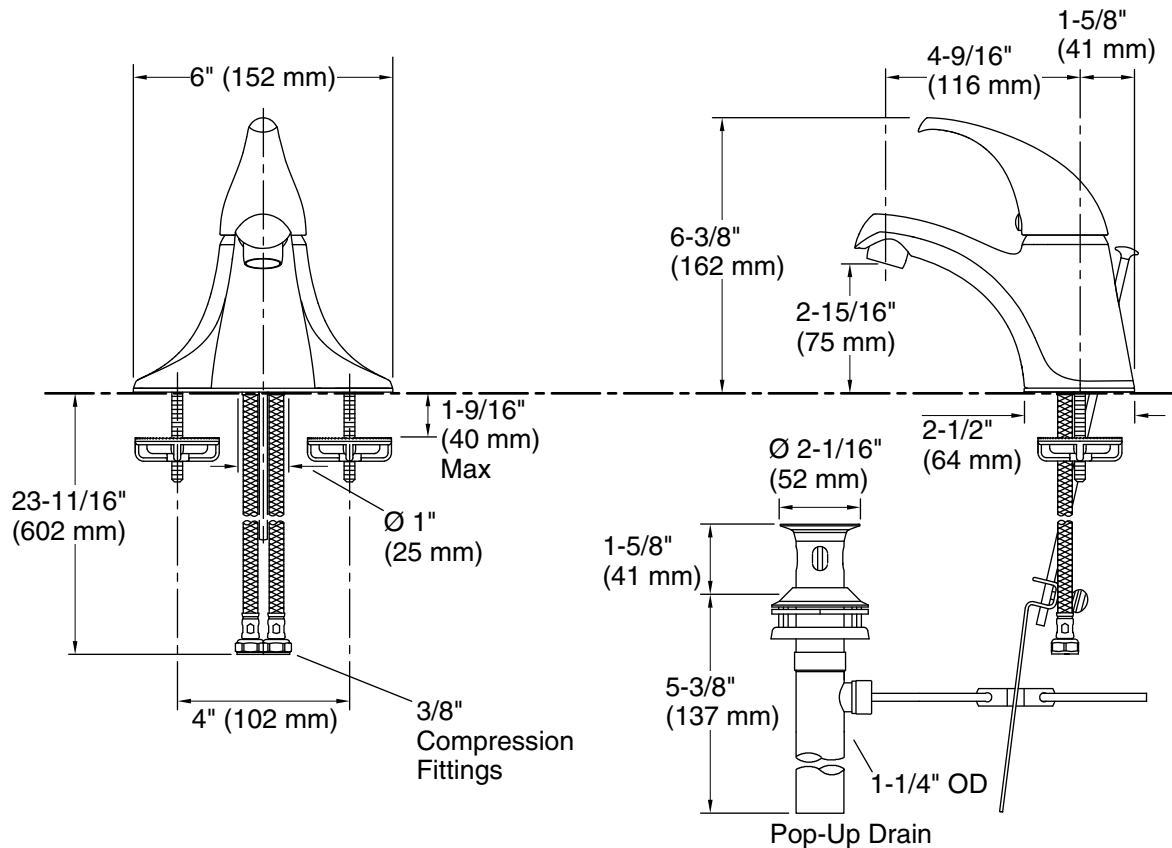

Technical Information

All product dimensions are nominal.

Faucet:

Flow rate: 1.2 gal/min (4.5 l/min)

Pressure: 60 psi (4.1 bar)

Drain included: Yes

Drain with overflow: Yes

Spout:

Spout reach: 4-9/16" (116 mm)

Notes

Install this product according to the installation guide.

ADA complaint for faucet handles only.

ADA, OBC, CSA B651 compliant when installed to the specific requirements of these regulations.