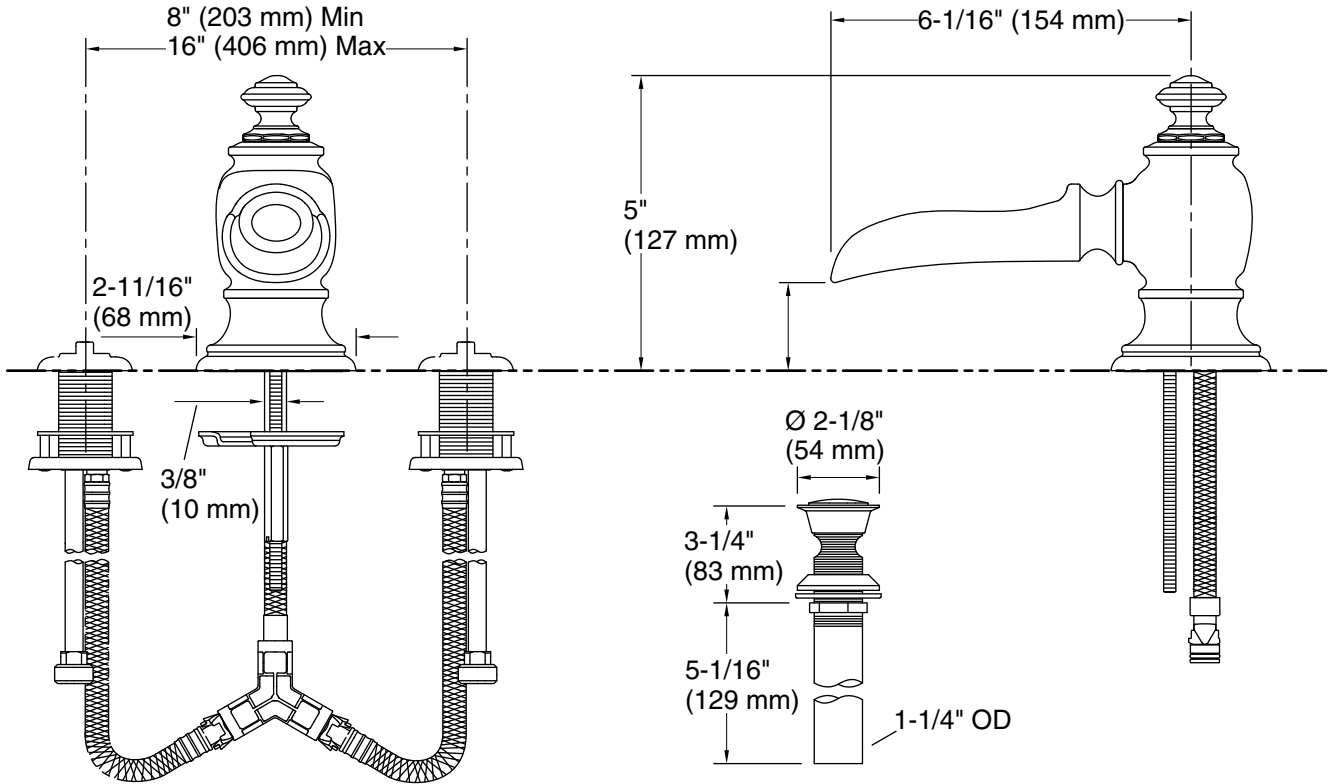

Features

- 6 1/16" spout reach
- Includes open flume spout and metal touch-activated drain
- Handles sold separately
- Coordinate with Artifacts faucets, accessories, and showering components to complete your bathroom
- This product can help a building earn Water Efficiency points in LEED® Green Building Rating System

Technical Information

All product dimensions are nominal.

Faucet:

Flow rate: 1.2 gal/min (4.5 l/min)

Pressure: 60 psi (4.1 bar)

Drain included: Yes

Spout:

Spout reach: 6-1/16" (154 mm)