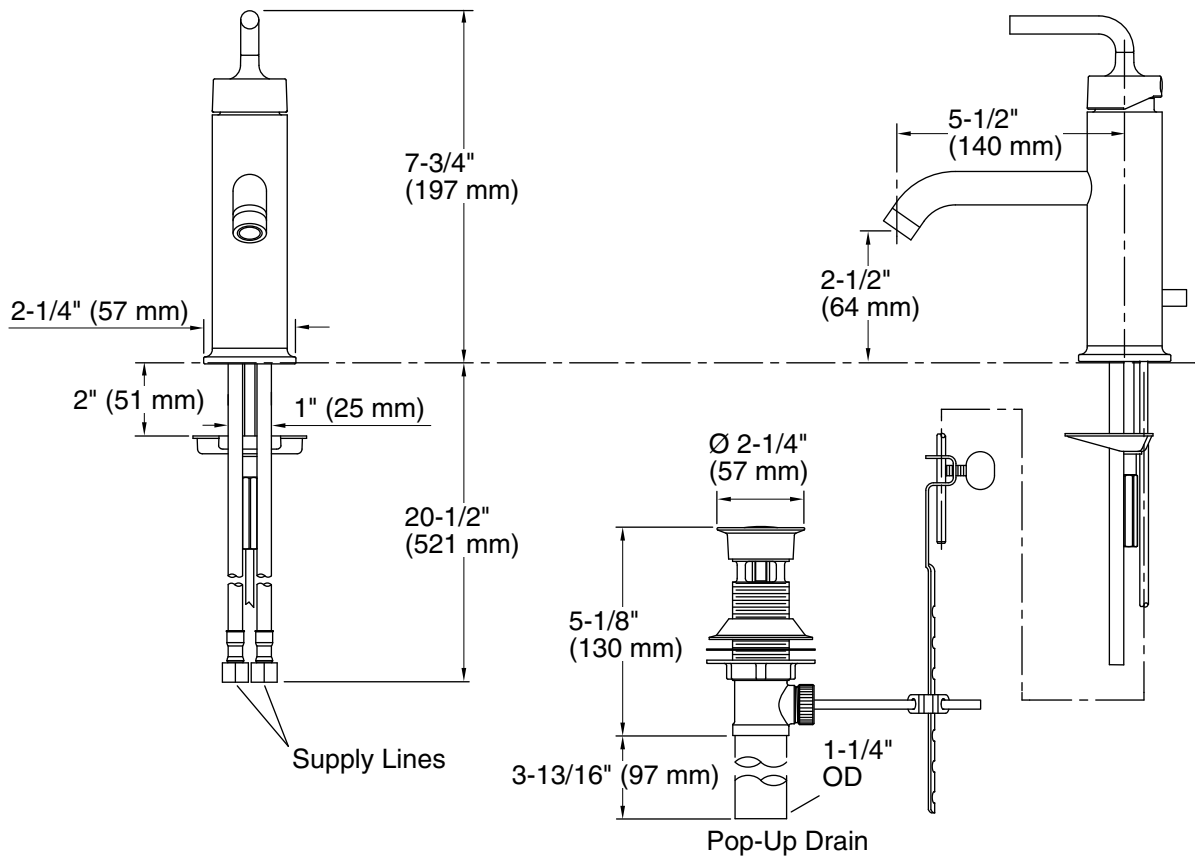

KOHLER® Faucets

Single-handle bathroom sink faucet with Straight Lever handle, 1.2 gpm
K-14402-4A

Purist®

Features

- Single lever handle allows for both volume and temperature control
- 5-1/2" (140 mm) spout reach
- 1.2 gpm (4.5 lpm) maximum flow rate at 60 psi (4.14 bar)
- Includes metal pop-up drain with 1-1/4" (32 mm) tailpiece
- KOHLER® ceramic disc valves exceed industry longevity standards for a lifetime of durable performance
- Temperature memory allows faucet to be turned on and off at the temperature set during prior usage
- Coordinates with Purist faucets, accessories, and showering components to complete your bathroom
- Low-flow aerator option available

THE BOLD LOOK
 OF **KOHLER®**

KOHLER Faucets

Single-handle bathroom sink faucet with Straight Lever

handle, 1.2 gpm

K-14402-4A

Purist®

Technical Information

All product dimensions are nominal.

Faucet:

Flow rate: 1.2 gal/min (4.5 l/min)

Pressure: 60 psi (4.1 bar)

Drain included: Yes

Spout:

Spout reach: 5-1/2" (140 mm)

Notes

Install this product according to the installation guide.