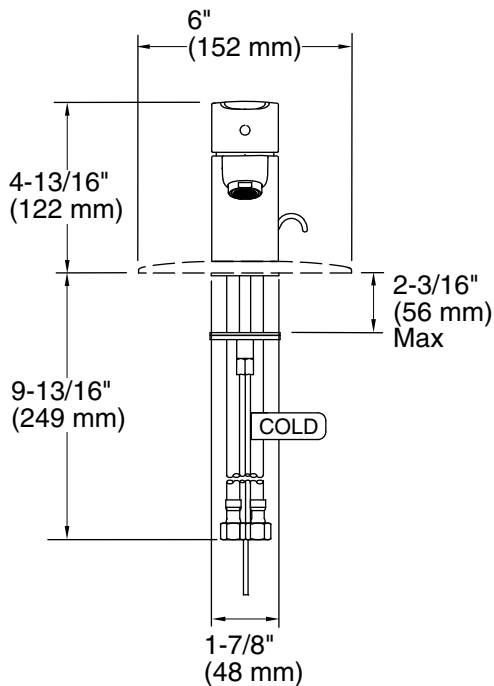

Technical Information

All product dimensions are nominal.

Faucet:

Flow rate: 1.2 gal/min (4.5 l/min)

Pressure: 60 psi (4.1 bar)

Drain included: Yes

Spout:

Spout reach: 4-3/8" (111 mm)

Notes

Install this product according to the installation guide.

ADA compliant for handles only.

ADA, OBC, CSA B651 compliant when installed to the specific requirements of these regulations.