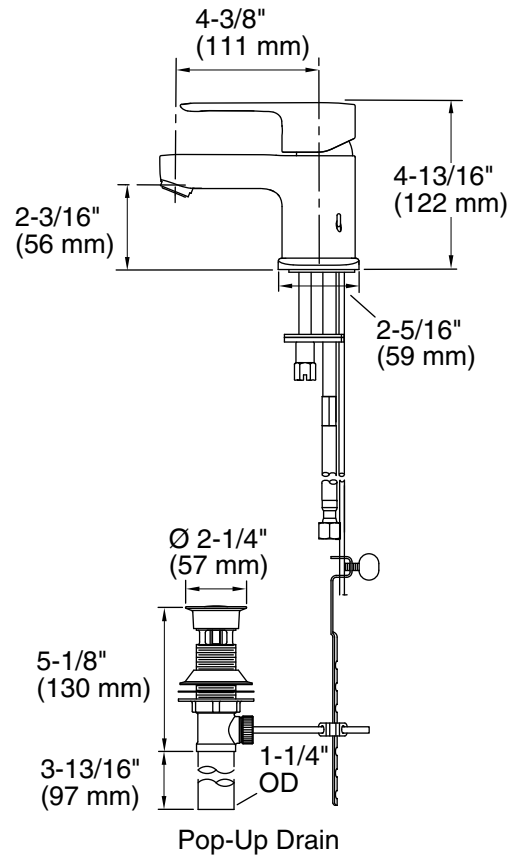

Technical Information

All product dimensions are nominal.

Faucet:

Flow rate: 1.2 gal/min (4.5 l/min)

Pressure: 60 psi (4.1 bar)

Drain included: Yes

Spout:

Spout reach: 4-3/8" (111 mm)

Notes

Install this product according to the installation guide.

ADA compliant for handles only.

ADA, OBC, CSA B651 compliant when installed to the specific requirements of these regulations.